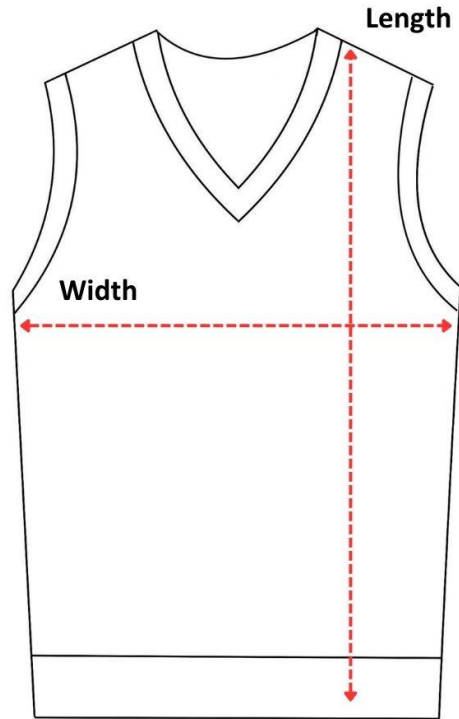

Sizing Charts

How to read the sizing charts:

V Neck Vest

	S	M	L	XL	2XL
Length	25 ⁵ / ₈ "	26 ⁵ / ₈ "	27 ¹ / ₂ "	28 ¹ / ₂ "	29 ¹ / ₂ "
Width	20 ¹ / ₈ "	20 ⁷ / ₈ "	21 ⁵ / ₈ "	22 ¹ / ₂ "	23 ³ / ₄ "

Product measurements may vary by up to 2" (5 cm).