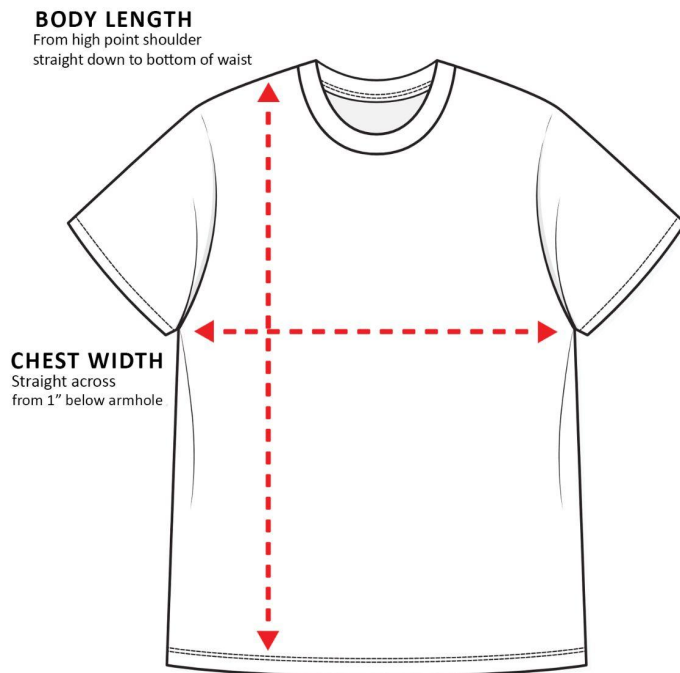

Sizing Charts

How to read the sizing charts:

T-shirt Sizing

	XS	S	M	L	XL	2XL	3XL
Length	27 ³ / ₄	28 ³ / ₄	29 ³ / ₄	30 ³ / ₄	31 ³ / ₄	32 ³ / ₄	33 ³ / ₄
Width	16 ¹ / ₂	18	20	22	24	26	28
Sleeve length	7 ³ / ₄	8	8 ¹ / ₄	8 ¹ / ₂	8 ³ / ₄	9	9 ⁵ / ₈

Product measurements may vary by up to 2" (5 cm).