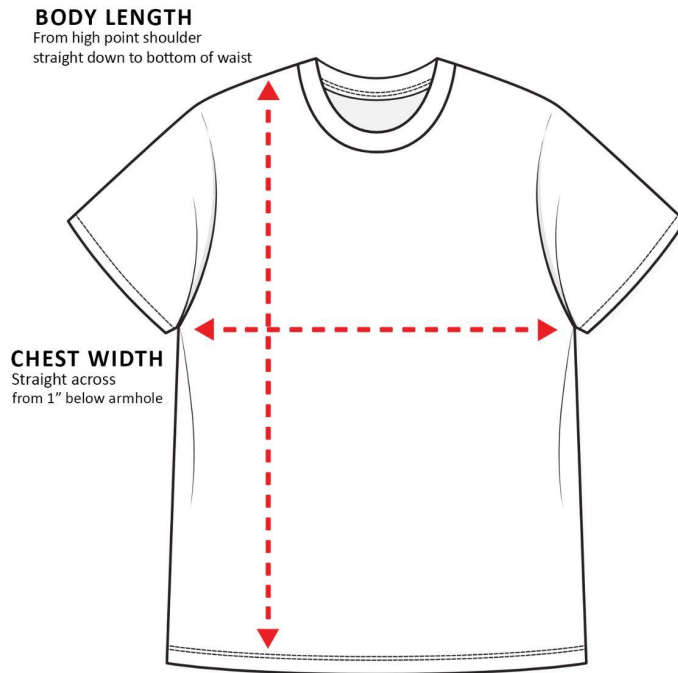

Sizing Charts

How to read the sizing charts:

T-shirt Sizing

	2T	3T	4T	5T
Length	15 ½	16 ½	17 ½	18 ½
Width	12	13	14	15

Product measurements may vary by up to 2" (5 cm).