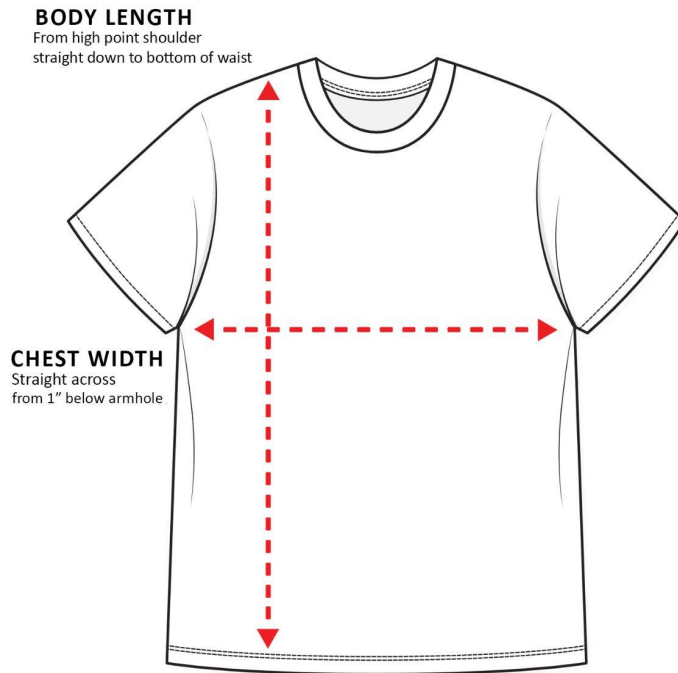

Sizing Charts

How to read the sizing charts:

T-shirt Sizing

	S	M	L	XL	2XL	3XL
Body Length	27 ½"	28 ¾"	29 ¾"	30 ¾"	32"	33"
Chest Width	34 - 37"	38 - 41"	42 - 45"	46 - 49"	50 - 53"	54 - 57"

Product measurements may vary by up to 2" (5 cm).