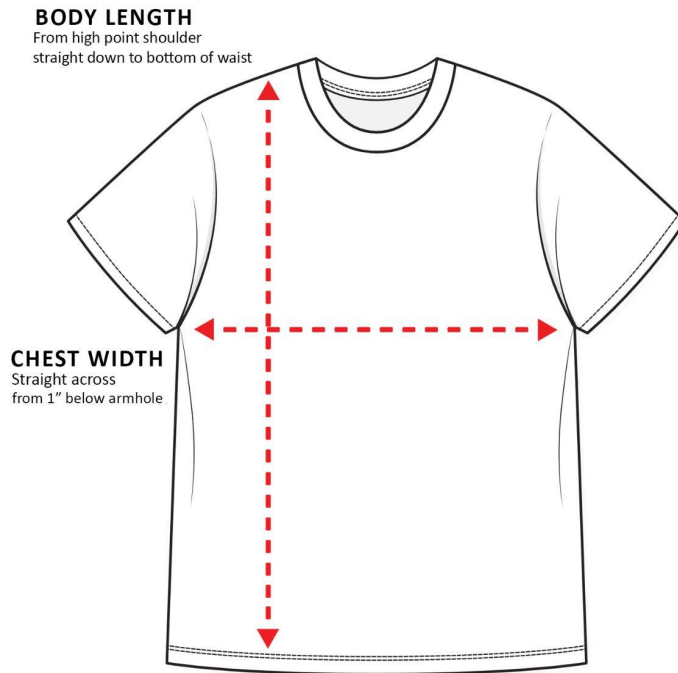

Sizing Charts

How to read the sizing charts:

T-shirt Sizing

	XS	S	M	L	XL	2XL
Length	27 ½	28 ¾	29 ¾	30 ¾	32	33
Width	18	20	22	24	26	28

Product measurements may vary by up to 2" (5 cm).