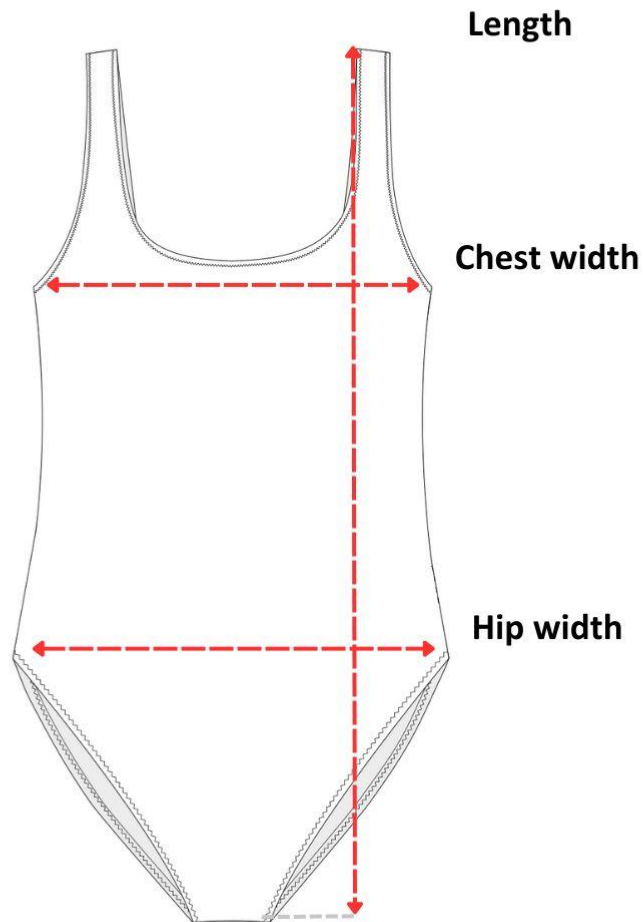

Sizing Charts

How to read the sizing charts:

One- Piece Swimsuit Sizing

	XS	S	M	L	XL	2XL	3XL
Length	25 ³ / ₄	26 ¹ / ₈	26 ⁵ / ₈	27	27 ³ / ₄	28 ¹ / ₂	29 ³ / ₈
¹ / ₂ Chest Width	12 ¹ / ₄	13	13 ³ / ₄	14 ⁵ / ₈	16 ¹ / ₈	17 ³ / ₄	19 ¹ / ₄
¹ / ₂ Hip Width	13 ⁵ / ₈	14 ³ / ₈	15 ¹ / ₈	16	17 ¹ / ₂	19 ¹ / ₈	20 ⁵ / ₈

Product measurements may vary by up to 2" (5 cm).