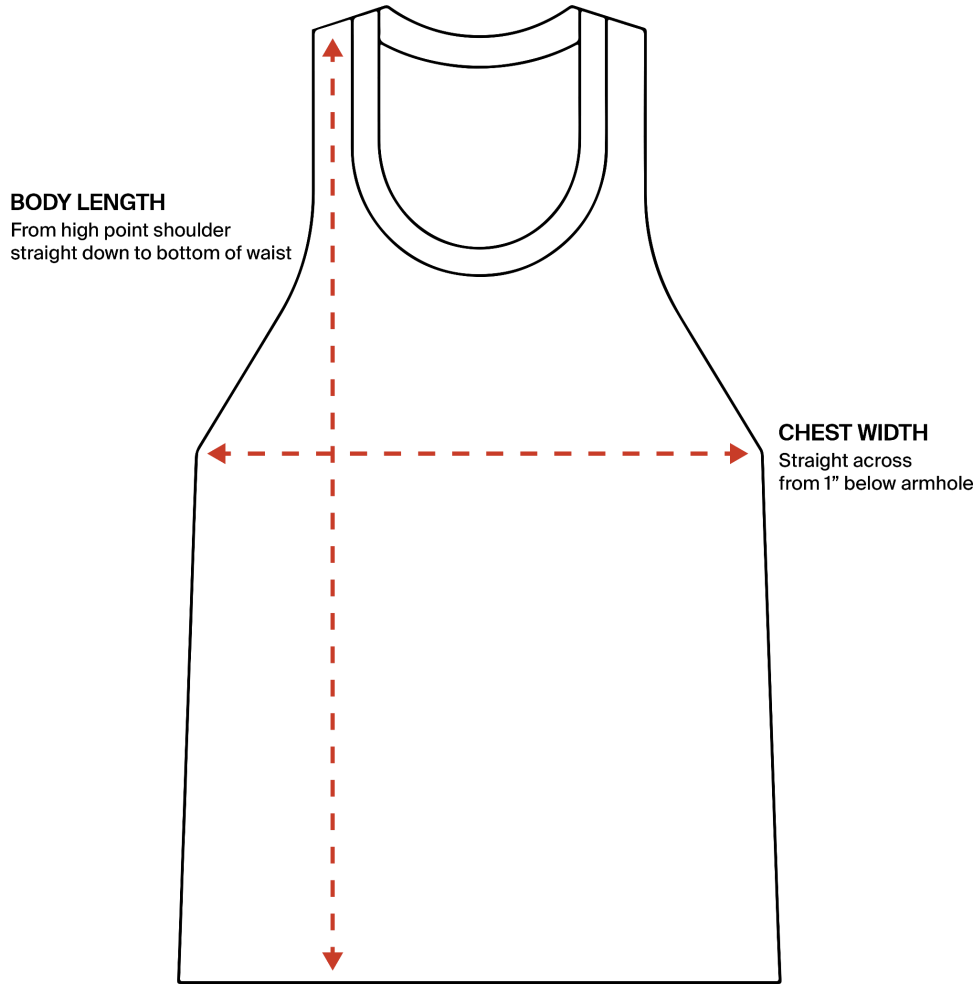

Basketball Jersey Sizing Chart

How to read the sizing charts:

Sizing

	2XS	XS	S	M	L	XL	2XL	3XL	4XL	5XL	6XL
Chest width	20½	21¼	22	22¾	24¾	26	27⅝	29⅛	30¾	32¼	33⅞
Body Length	2⅞	29½	29⅞	30¼	31⅛	32⅞	33⅞	34⅞	35	36	37

Product measurements may vary by up to 2" (5 cm).