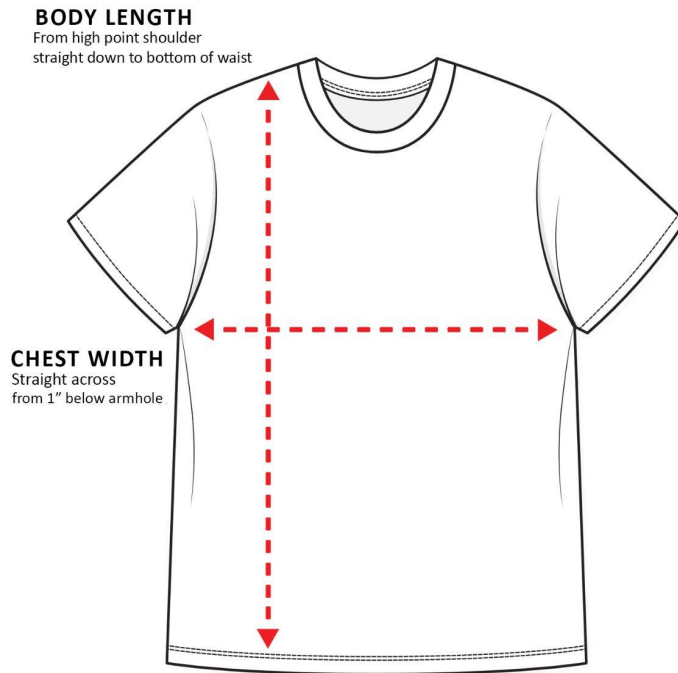

Sizing Charts

How to read the sizing charts:

T-shirt Sizing

	XS	S	M	L	XL	2XL
Length	24 ³ / ₈	25 ¹ / ₄	26	26 ³ / ₄	27 ⁵ / ₈	28 ¹ / ₄
½ chest width	16 ¹ / ₂	17 ³ / ₄	18 ⁷ / ₈	20 ¹ / ₈	21 ¹ / ₄	22 ³ / ₈

Product measurements may vary by up to 2" (5 cm).