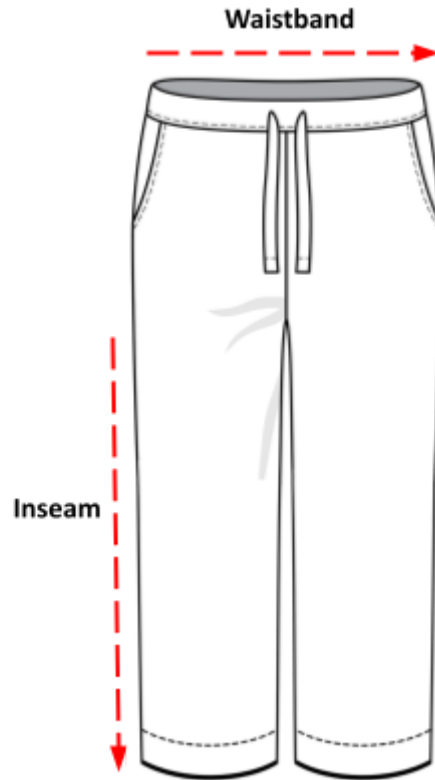

Joggers Sizing Charts

How to read the sizing charts:

Sizing

	S	M	L	XL	2XL
Inseam Length	29 ½	30	30	30 ½	30 ½
½ Waistband Width	14	15 ½	16 ½	17 ½	19

Product measurements may vary by up to 2" (5 cm).