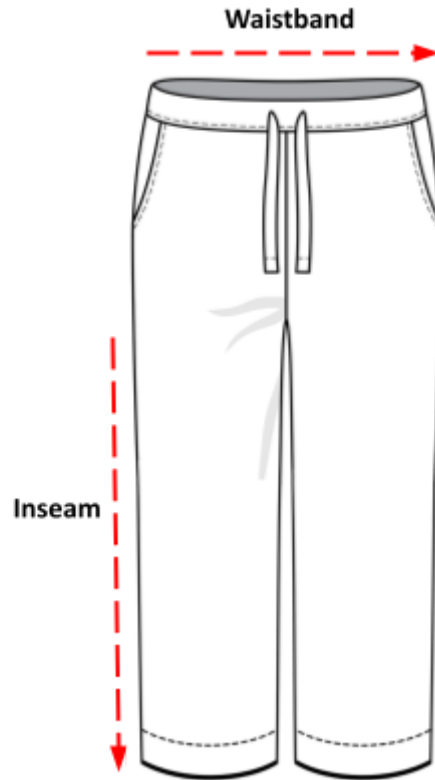

# Joggers Sizing Charts

How to read the sizing charts:

## Sizing

	S	M	L	XL	2XL
Inseam length	29 ½	30	30	30 ½	30 ½
Waistband	28 - 31	31 - 33	33 - 35	35 - 38	38 - 42