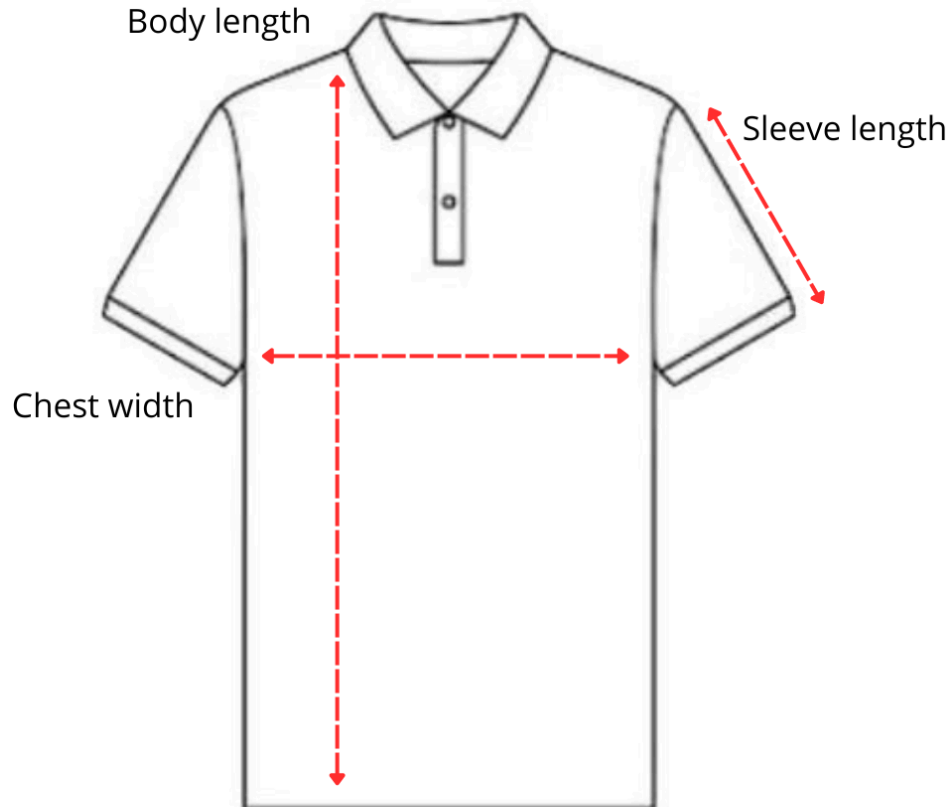

Sizing Charts

How to read the sizing charts

Polo Shirt Sizing

	S	M	L	XL	2XL
Body length	29	29½	30	31	32
Chest width	20¼	21¾	23¼	24¾	26¼
Sleeve length	9½	9¾	10	10¼	10¾

Product measurements may vary by up to 2" (5 cm).