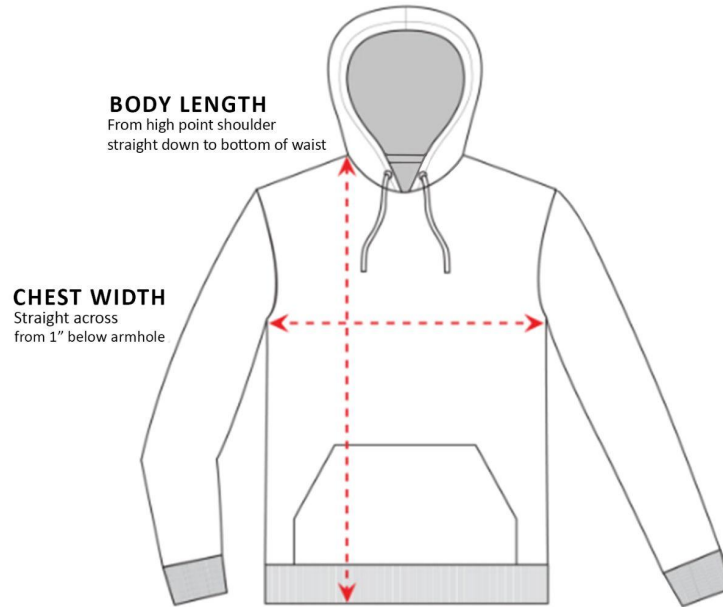

Sizing Charts

How to read the sizing charts:

Hoodie Sizing

	XS	S	M	L	XL	2XL	3XL
Body Width	34 $\frac{5}{8}$ "	36 $\frac{1}{4}$ "	37 $\frac{3}{4}$ "	41"	44 $\frac{1}{8}$ "	47 $\frac{1}{4}$ "	50 $\frac{3}{8}$ "

Product measurements may vary by up to 2" (5 cm).