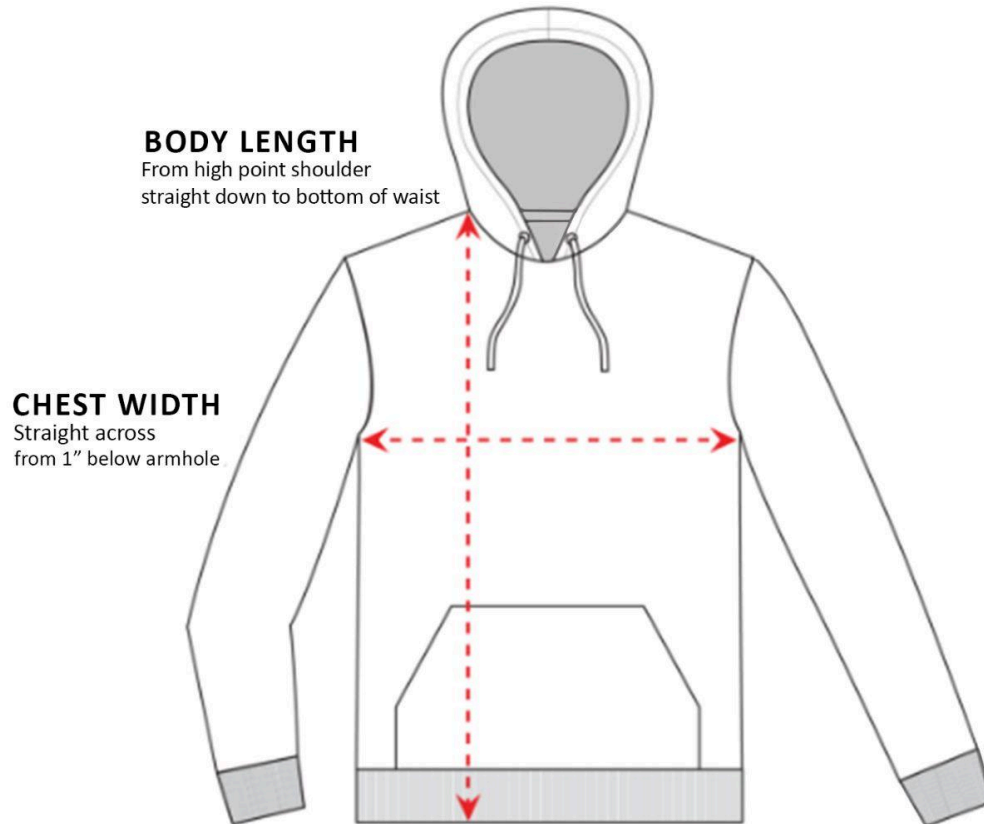

Sizing Charts

How to read the sizing charts:

Hoodie Sizing

	XS	S	M	L	XL	2XL
Length	28½	29½	30½	31½	32½	33½
Width	17½	19	20½	22	23½	25

Product measurements may vary by up to 2" (5 cm).