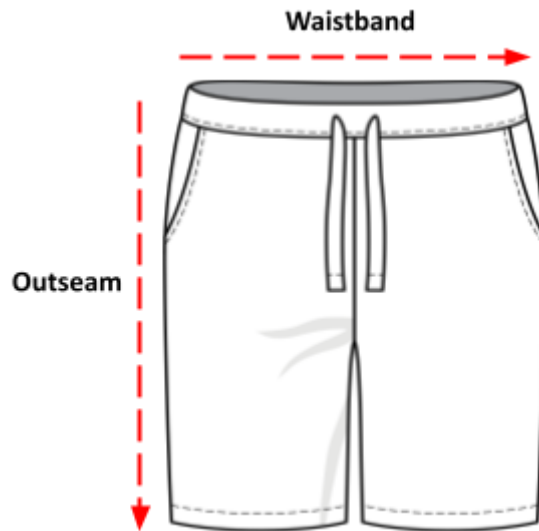

Shorts Sizing Charts

How to read the sizing charts:

Sizing

	S	M	L	XL	2XL
Waistband	20	20 ½	21	21 ½	22
Outseam	28 - 31	31 - 33	33 - 35	35 - 38	39 - 42