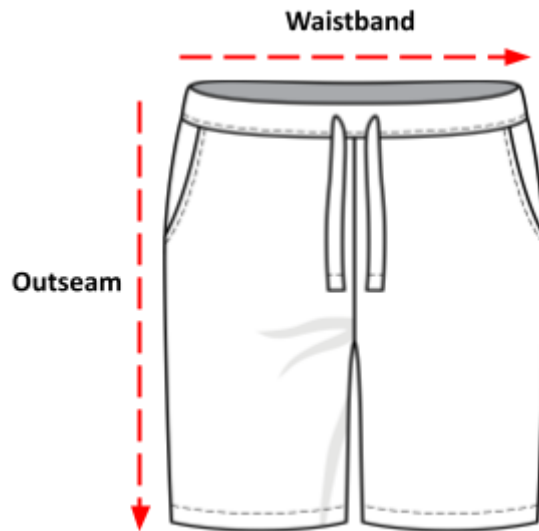

Shorts Sizing Charts

How to read the sizing charts:

Sizing

	XS	S	M	L	XL	2XL
Inseam	9	9	9	9	9	9
Outseam	19 ½	20	20 ½	21	21 ½	22
Waist	14	15	16	17	18	19 ½