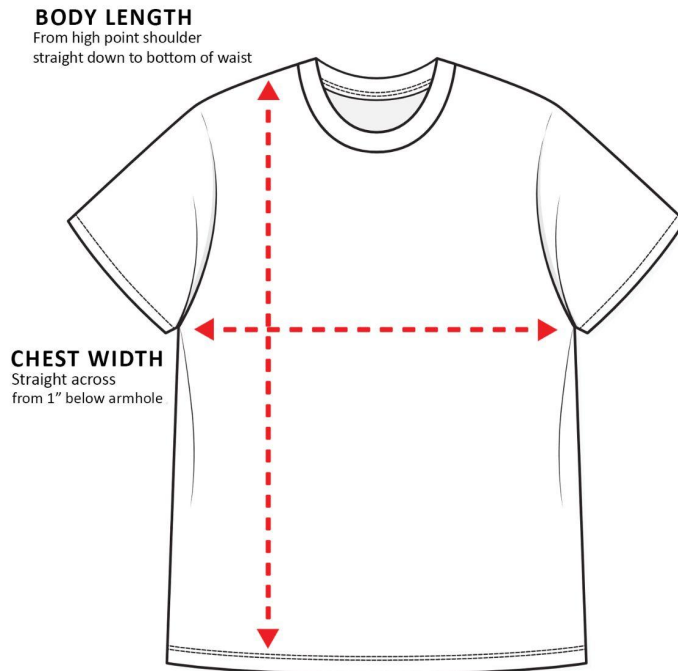

Sizing Charts

How to read the sizing charts:

T-shirt Sizing

	S	M	L	XL	2XL	3XL
Length	28	29 ¼	30 ¼	31 ¼	32 ½	33 ½
Width	18	20	22	24	26	28
Sleeve Length	15 ¾	17	18 ¼	19 ½	20 ¾	22

Product measurements may vary by up to 2" (5 cm).