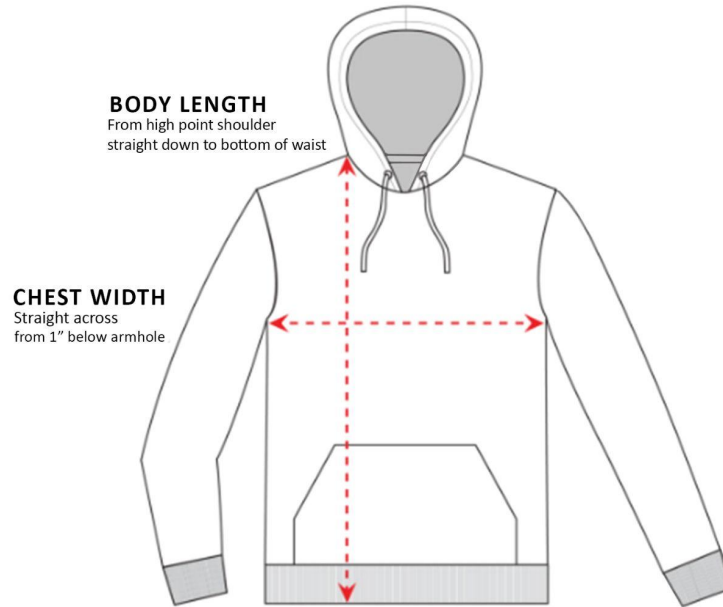

Sizing Charts

How to read the sizing charts:

Hoodie Sizing

	S	M	L	XL	2XL
Body Length	27"	28"	29"	30"	31"
Body Width	34-37"	38 - 41"	42 - 45"	46 - 49"	50 - 53"

Product measurements may vary by up to 2" (5 cm).