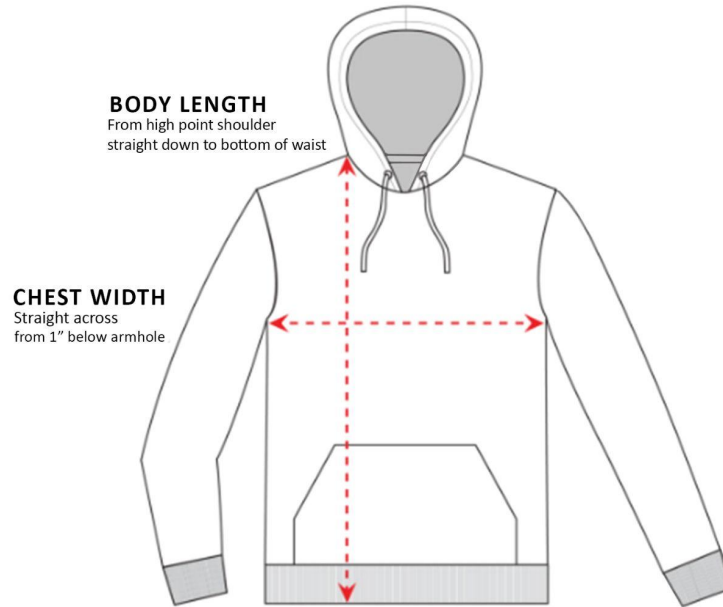

Sizing Charts

How to read the sizing charts:

Hoodie Sizing

	S	M	L	XL	2XL
Length	18 ⁵ / ₈	19 ³ / ₈	21 ³ / ₈	22 ¹ / ₈	22 ⁷ / ₈
1/2 chest width	22	23 ¹ / ₂	25 ¹ / ₂	27 ¹ / ₂	29 ¹ / ₂

Product measurements may vary by up to 2" (5 cm).