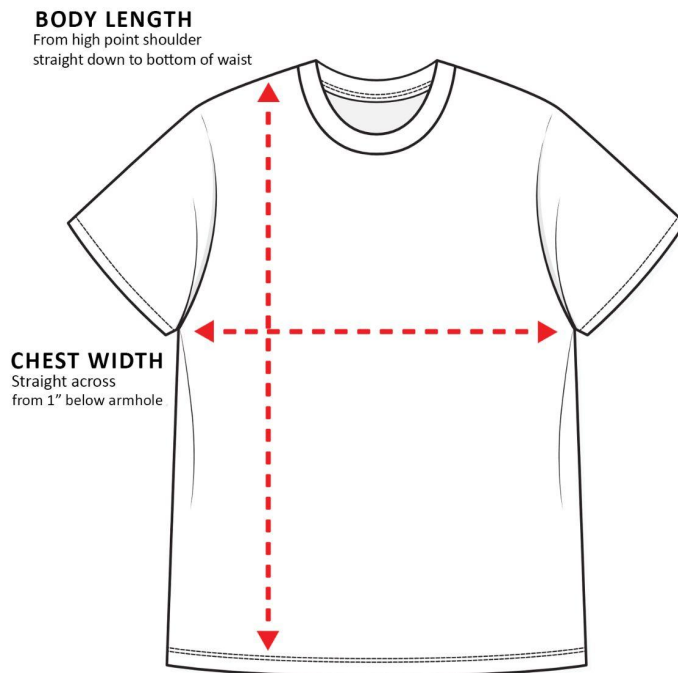

Sizing Charts

How to read the sizing charts:

T-shirt Sizing

	S	M	L	XL	2XL
Length	26 ½	28	29 ¼	30 ¾	31 ½
Width	18 ¼	20 ¼	22	24	26

Product measurements may vary by up to 2" (5 cm).