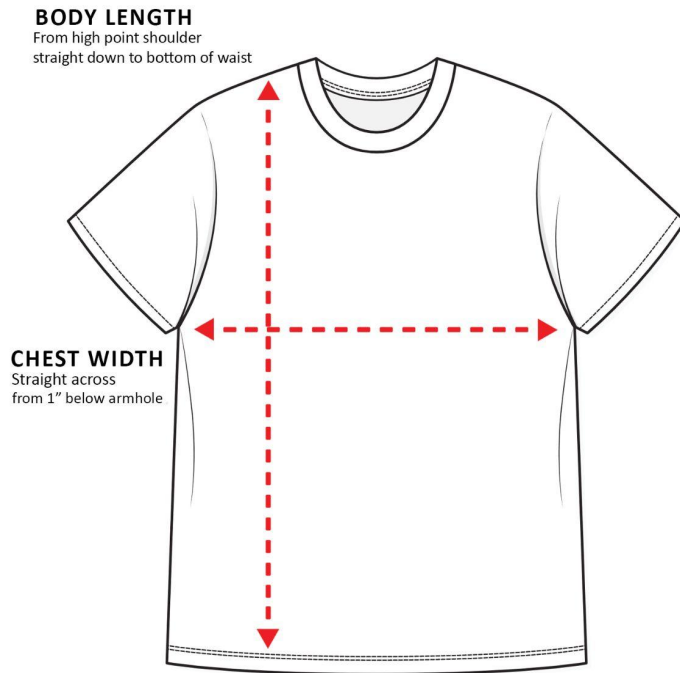

Sizing Charts

How to read the sizing charts:

T-shirt Sizing

	XS	S	M	L	XL	2XL
Length	28	29	31	32	33	34
Width	18 ½	20	22	24	26	28

Product measurements may vary by up to 2" (5 cm).