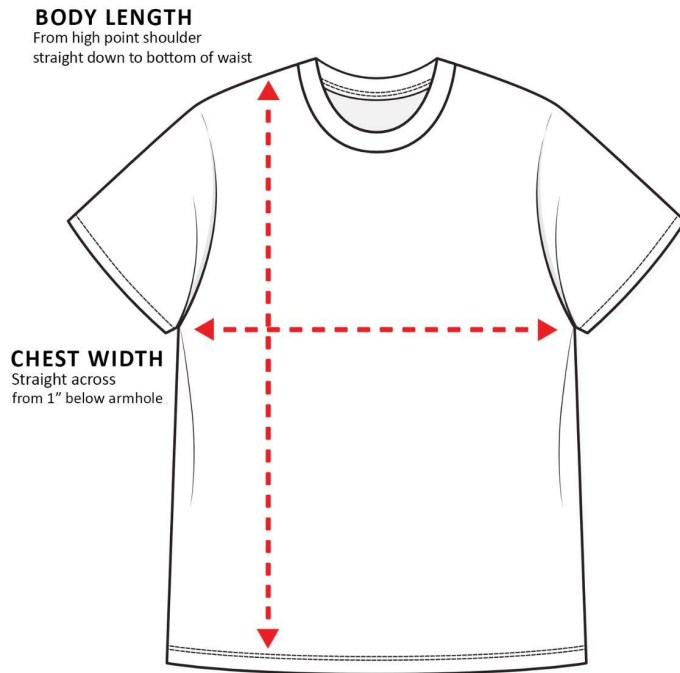

Sizing Charts

How to read the sizing charts:

T-shirt Sizing

	S	M	L	XL	2XL
Length	25 ½	26	27	28	28 ½
Width	17 ¼	19 ¼	21 ¼	23 ¼	25 ¼

Product measurements may vary by up to 2" (5 cm).