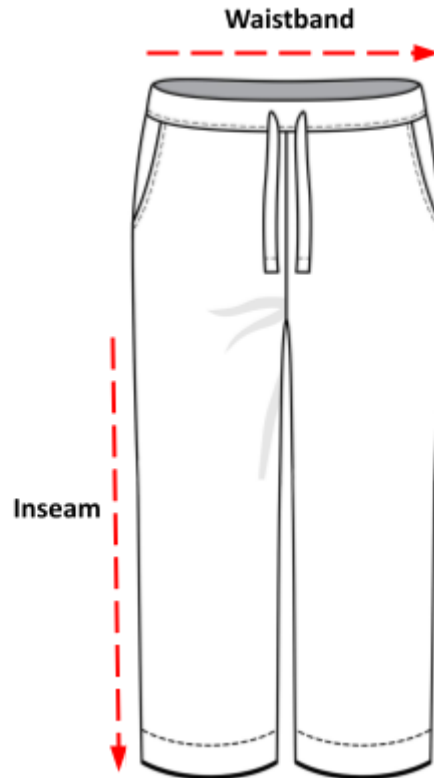

Joggers Sizing Charts

How to read the sizing charts:

Sizing

	XXS	XS	S	M	L	XL	2XL	3XL
Waistband	26 ³ / ₄	27 ¹ / ₈	27 ¹ / ₂	28	28 ³ / ₄	29 ¹ / ₂	30 ¹ / ₄	30 ¹ / ₄
Inseam Length	14 ³ / ₈	14 ⁵ / ₈	15 ³ / ₈	16 ³ / ₈	17 ¹ / ₂	18 ³ / ₄	19 ⁷ / ₈	20 ¹ / ₄

Product measurements may vary by up to 2" (5 cm).

Please note these measurements are based on EU sizing, so the size might be smaller than the one you're accustomed to. If you're looking for US sizing, check the size chart and consider sizing up.