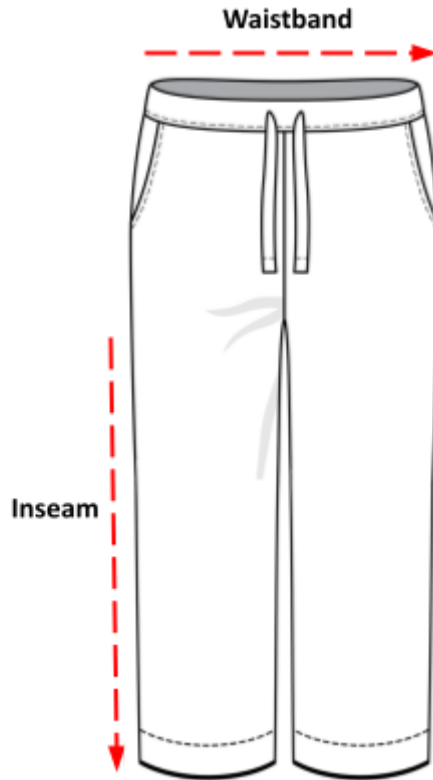

Joggers Sizing Charts

How to read the sizing charts:

Sizing

	2XS	XS	S	M	L	XL	2XL	3XL
Inseam length	26 ³ / ₄ "	27 ¹ / ₈ "	27 ¹ / ₂ "	28"	28 ³ / ₄ "	29 ¹ / ₂ "	30 ¹ / ₄ "	30 ¹ / ₄ "
Waistband	14 ³ / ₈ "	14 ⁵ / ₈ "	15 ³ / ₈ "	16 ³ / ₈ "	17 ¹ / ₂ "	18 ³ / ₄ "	19 ⁷ / ₈ "	20 ¹ / ₄ "