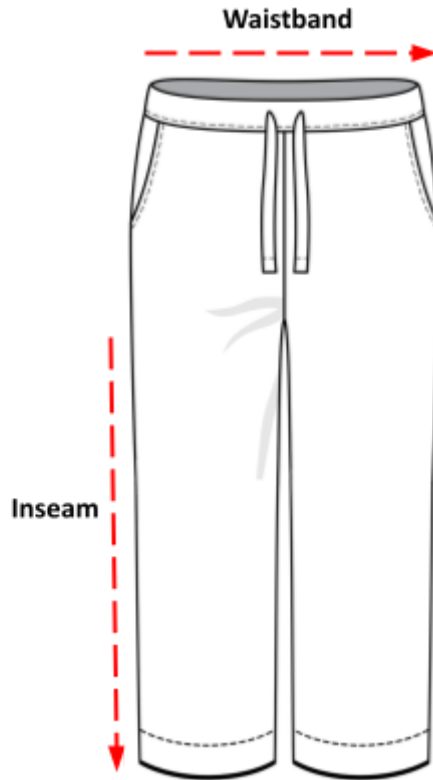

# Joggers Sizing Charts

How to read the sizing charts:

## Sizing

	2XS	XS	S	M	L	XL	2XL	3XL
1/2 waist width	9 ½	9 ⅞	10 ¼	11	11 ¾	13 ⅞	15	16 ½
Inseam length	26	26	26	26	26	26	26	26
Front rise	8 ⅞	9 ¼	9 ⅝	10	10 ¼	10 ⅞	11 ⅜	12