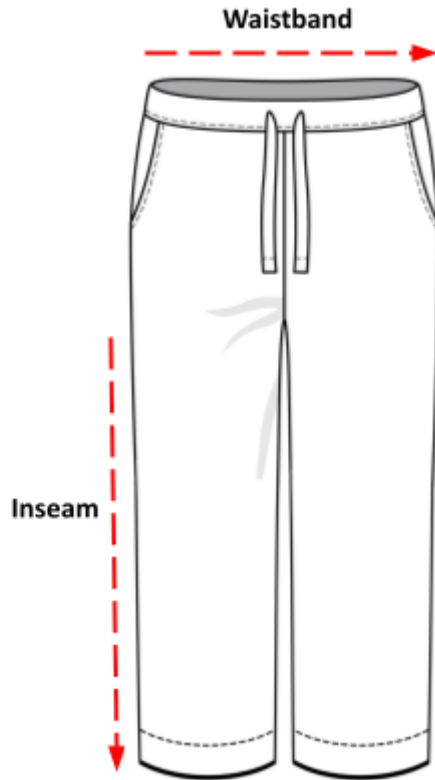

Joggers Sizing Charts

How to read the sizing charts:

Sizing

	XS	S	M	L	XL	2XL	3XL
1/2 waist width	13	13 ³ / ₄	14 ⁵ / ₈	16 ¹ / ₈	17 ³ / ₄	19 ¹ / ₄	20 ⁷ / ₈
Inseam length	29 ¹ / ₂	29 ⁷ / ₈	30 ¹ / ₄	30 ³ / ₄	31 ¹ / ₈	31 ¹ / ₂	31 ⁷ / ₈
Front rise	10 ³ / ₈	10 ⁵ / ₈	10 ⁷ / ₈	11	11 ¹ / ₄	11 ³ / ₈	11 ⁵ / ₈