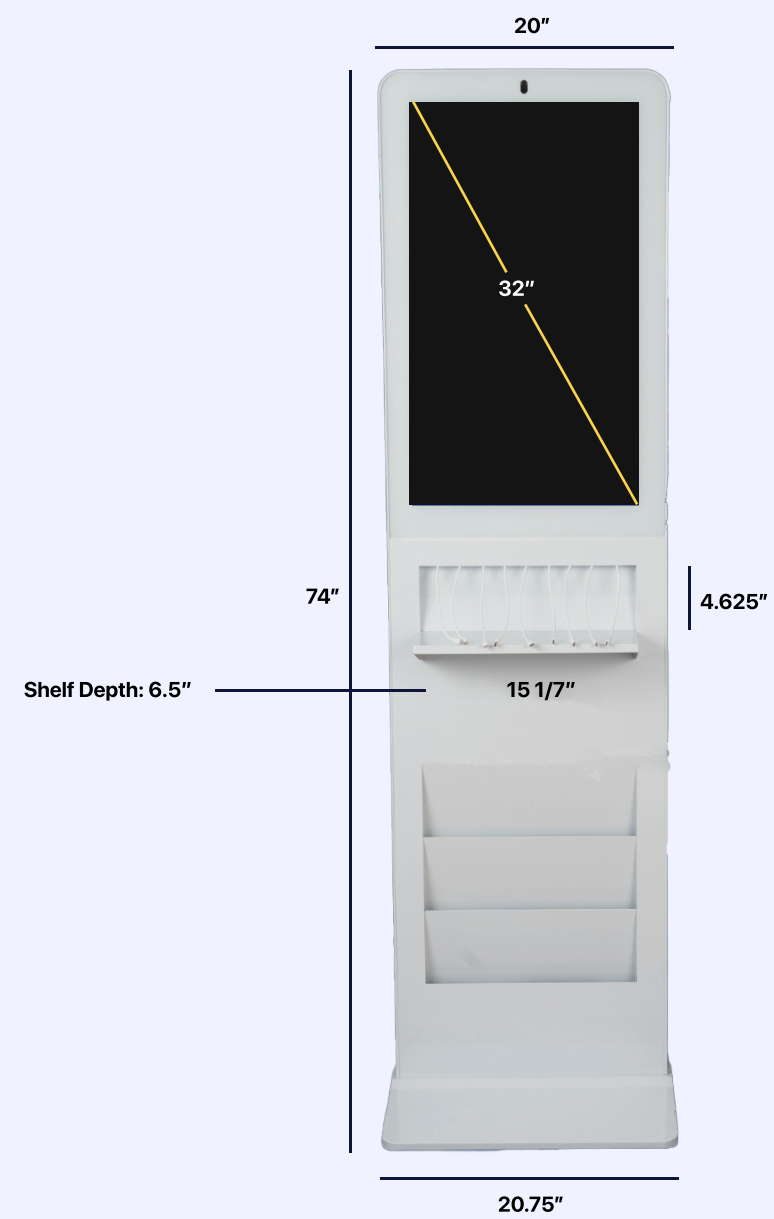

### Multitouch - 10 Point Touch

Multi-Touch technology works with touch-screen interfaces, like those found on laptops, smartphones and tablets.

## Dimensions

Base Depth: 19.75"

Weight: 112 lbs