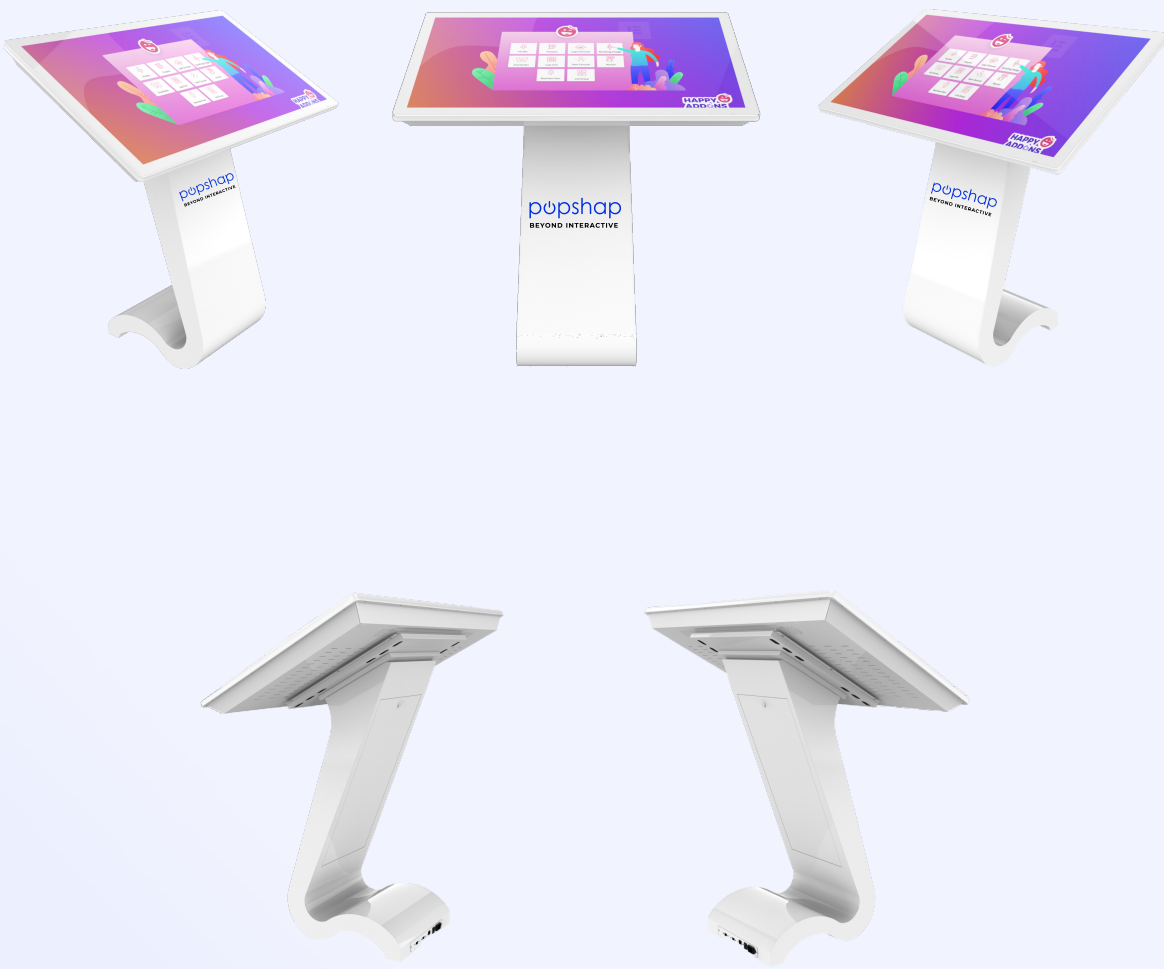

### Multitouch - 10 Point Touch

Multi-Touch technology works with touch-screen interfaces, like those found on laptops, smartphones and tablets.

## Dimensions

Base Depth: 17"

Weight: 86 lbs