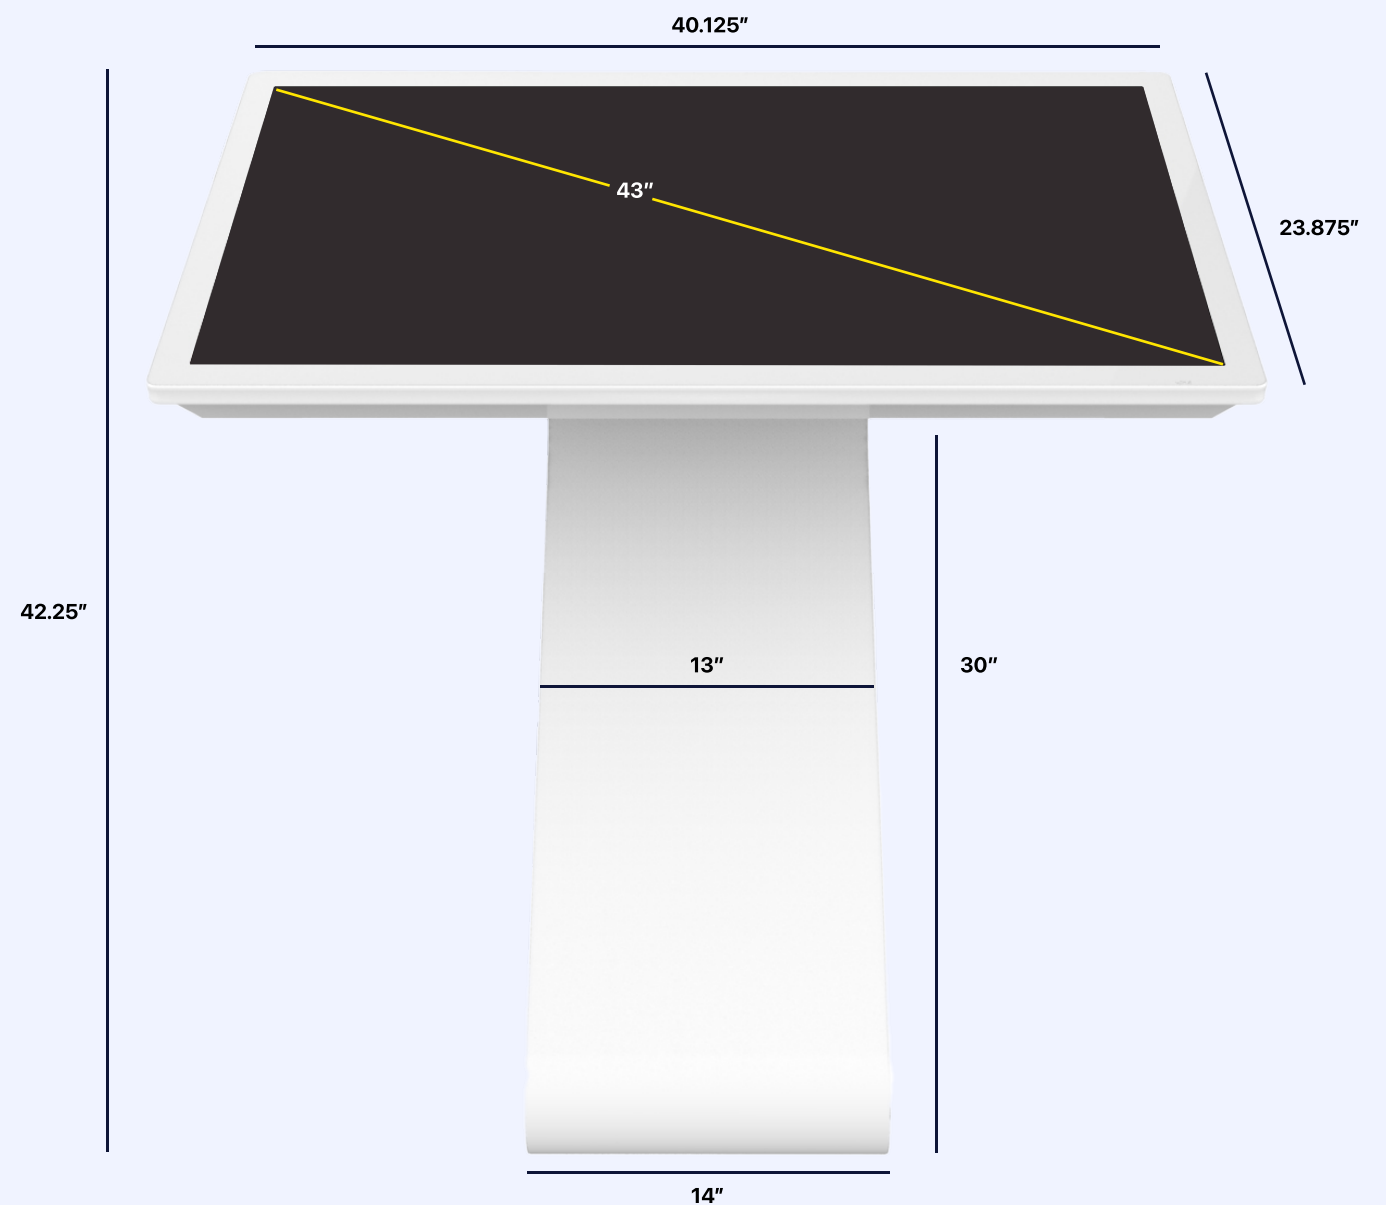

### Multitouch - 10 Point Touch

Multi-Touch technology works with touch-screen interfaces, like those found on laptops, smartphones and tablets.

## Dimensions

Base Depth: 17"

Weight: 86 lbs