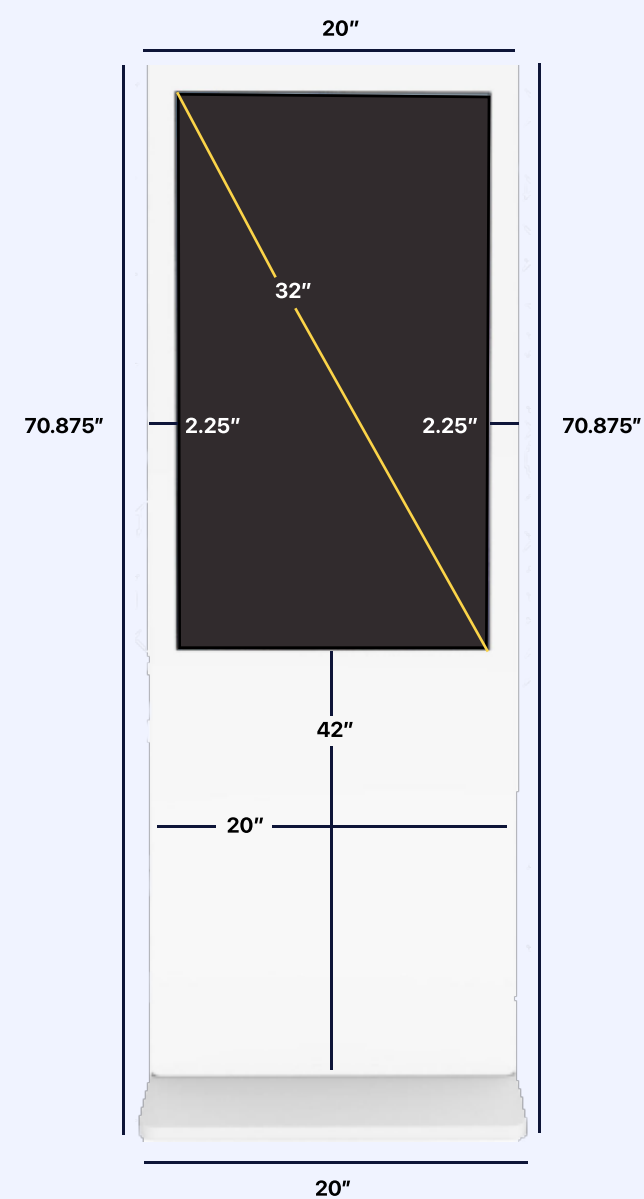

Product Images

Dimensions

Base Depth: 17"

Weight: 75 lbs

Specifications

Model	32 inch Standup Touch Kiosk (White)
SKU	I32TW
Panel Type	Samsung, LG
Shell Material	Aluminum Alloy Frame
Resolution	1080 x 1920
Operating System	Android, Windows, iOS, Standalone, Driver Board
Storage Capacity	Android - 2 + 8G, Windows -4G SSD, 64- 256G HHD 32D/500G
Switch Power	AC 100V - 240V