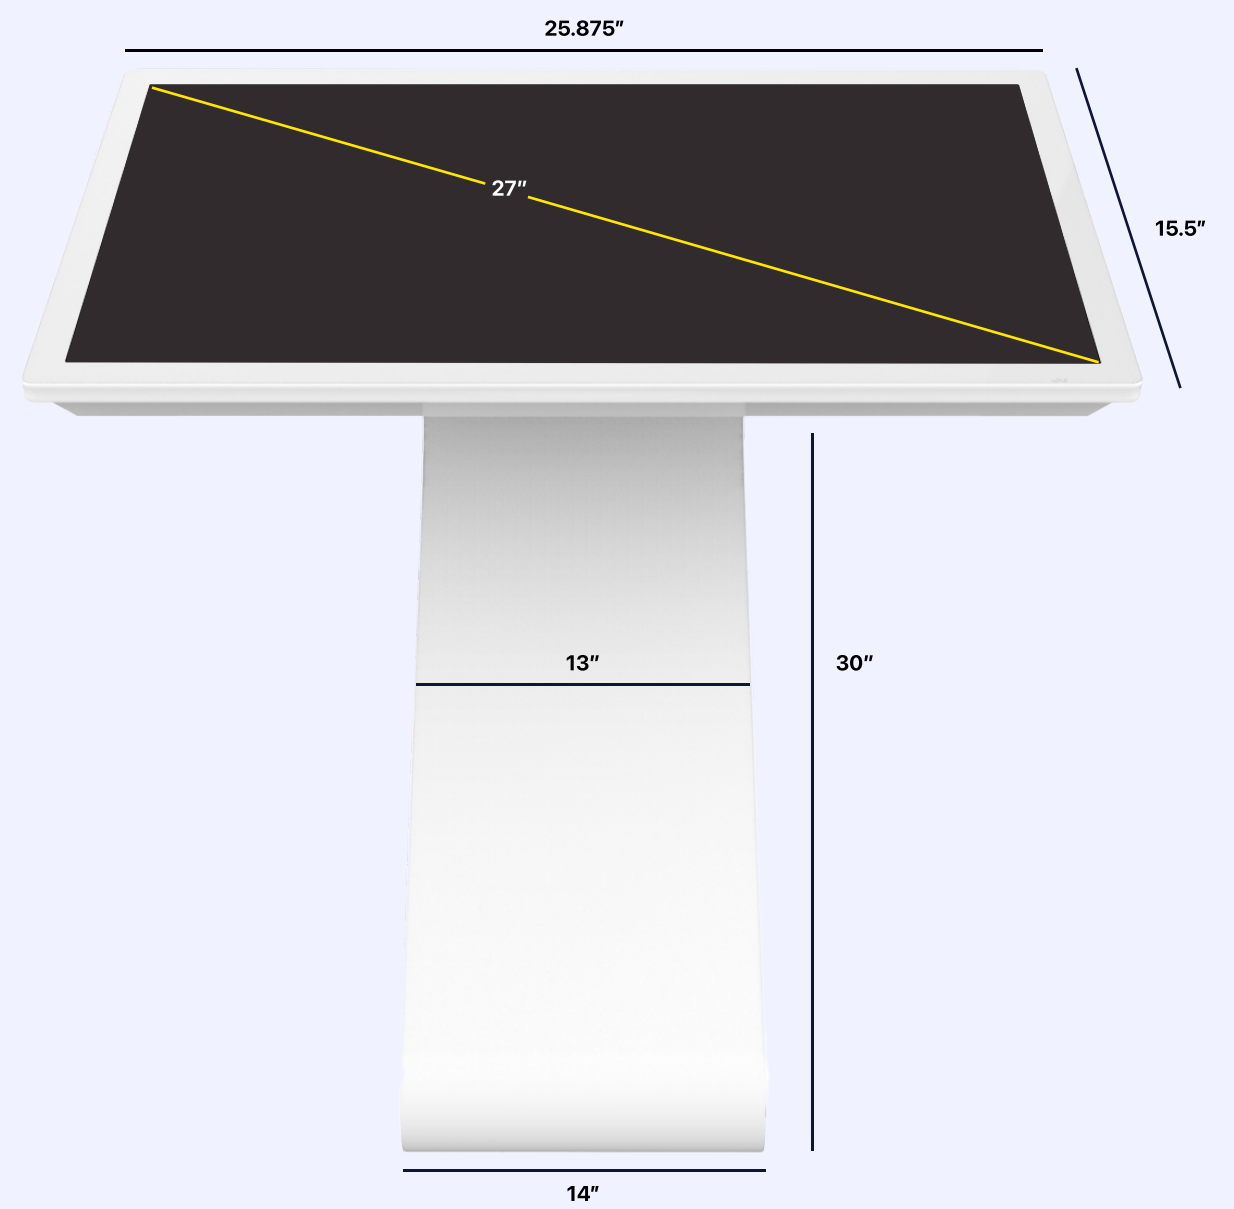

Product Images

Dimensions

Base Depth: 17"

Weight: 55 lbs

Specifications

Model	27 inch Table Kiosk (White)
SKU	27TSMTW
Panel Type	Samsung, LG
Shell Material	Metal Plate
Touch Frame	Capacitive Touch/Infrared Touch
Resolution	1920 x 1080
Operating System	Android, Windows, iOS, Standalone, Driver Board
Storage Capacity	Android - 2 + 8G, Windows -4G SSD, 64- 256G HHD 32D/500G
Switch Power	AC 100V - 240V