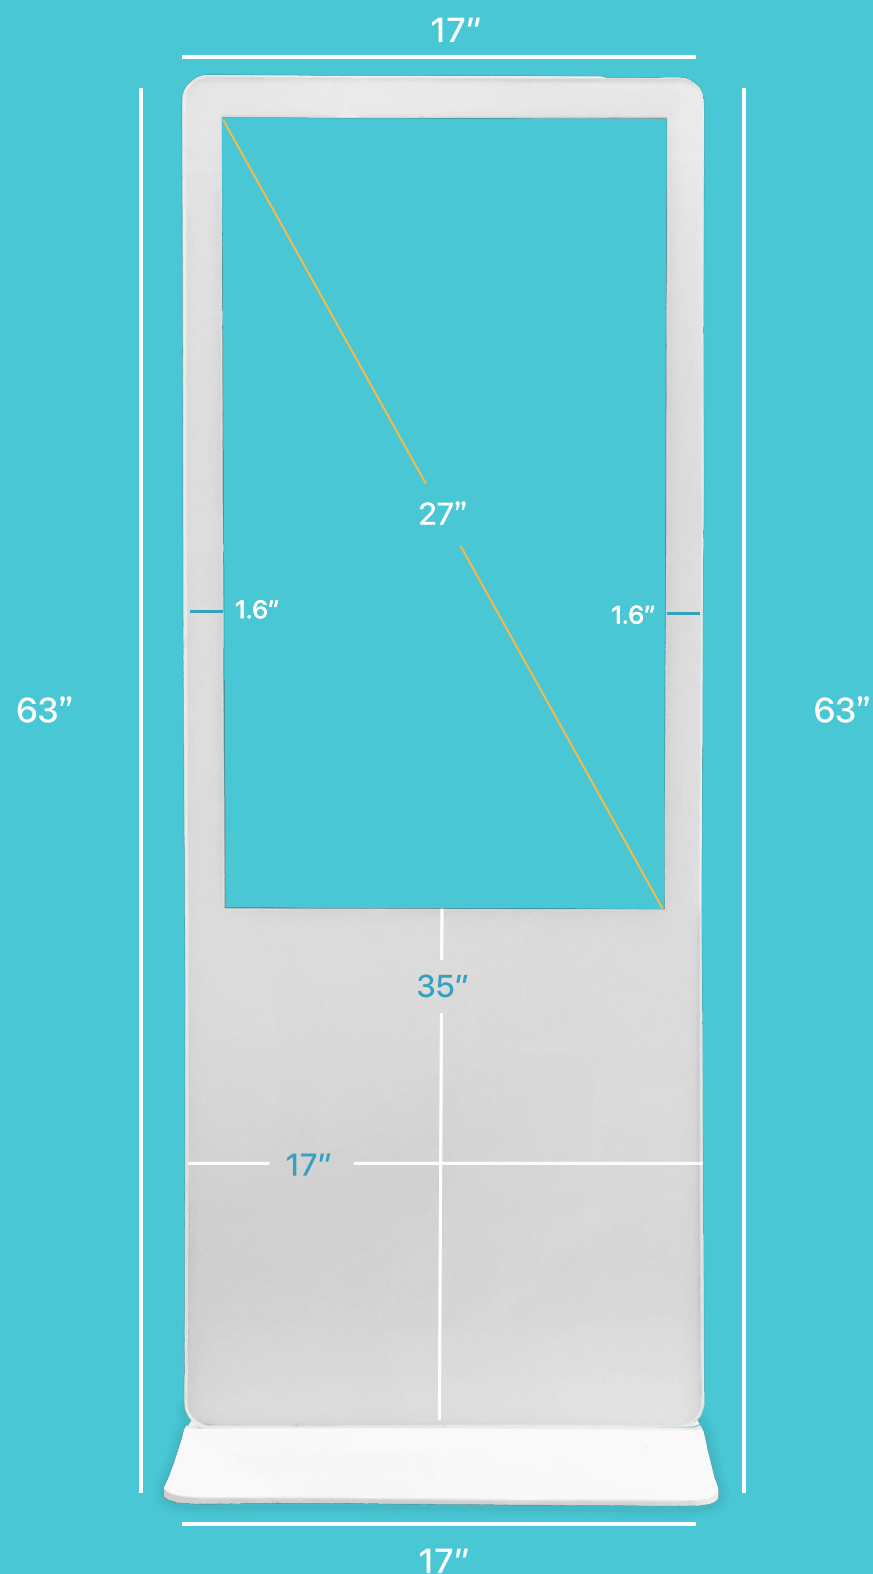

# 27" Standing Kiosk Dimensions

Base Depth: 14"

## 27" Standing Kiosk Tech Specs

Panel Type:	Samsung, LG
Shell Material:	Alluminium Alloy Frame
Resolution:	1080 x 1920
Operating System:	Android, Windows, iOS, Standalone, Driver Board
Storage Capacity:	Android - 2 + 8G, Windows - 4G SSD, 64- 256G HHD 32D/500G
Switch Power:	AC 100V - 240V