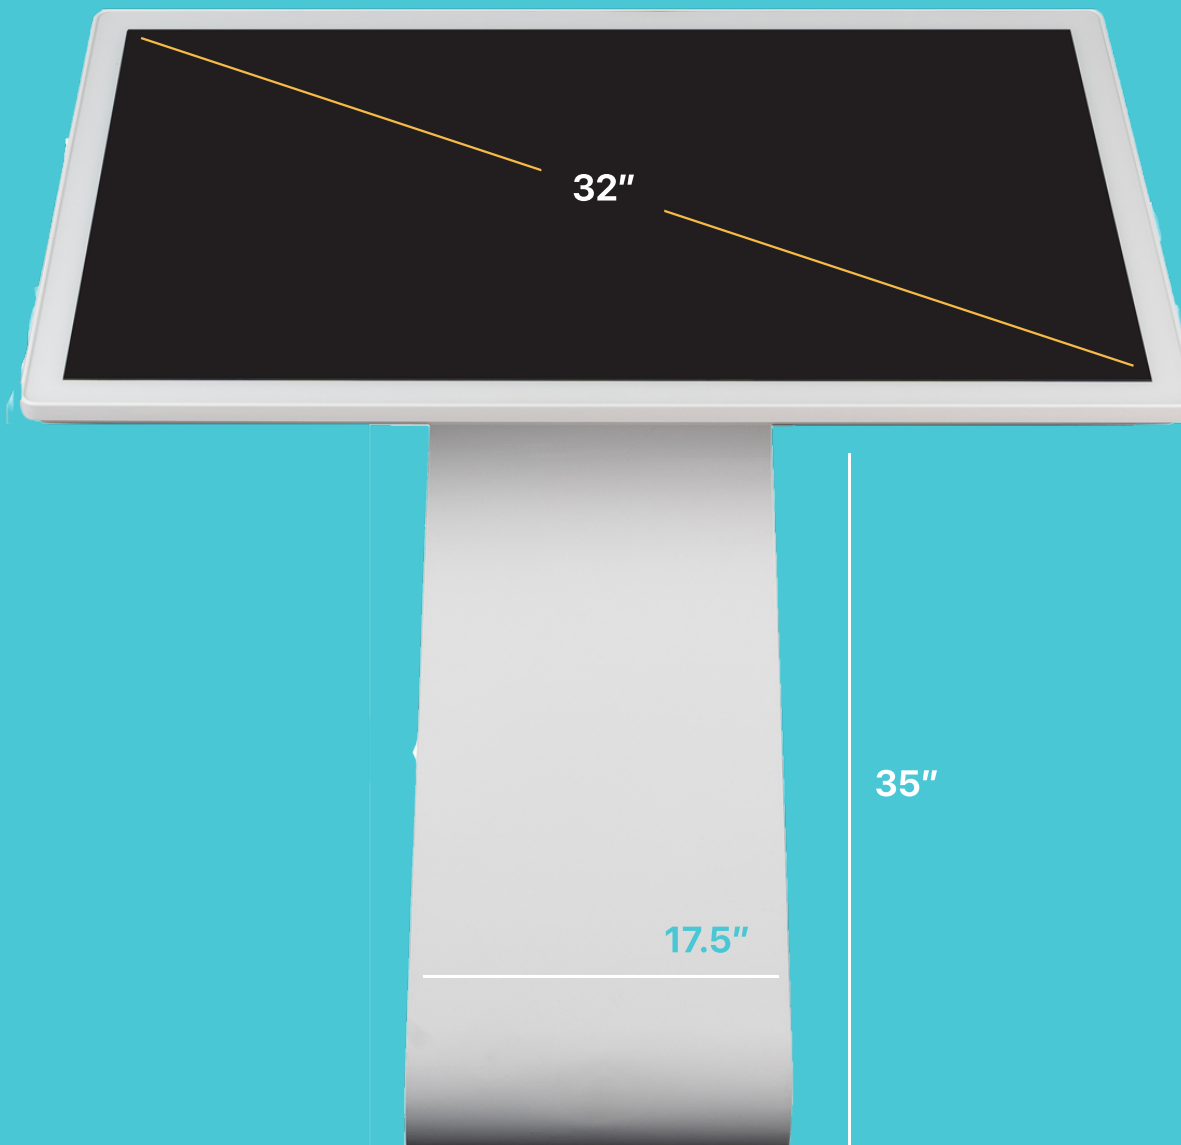

32" S-Table KioskDimensions

32" S-Table Kiosk

Panel Type:	Samsung, LG
Shell Material:	Metal Plate
Touch Frame:	Capacitive Touch/Infrared Touch
Resolution:	1080 x 1920
Operating System:	Android, Windows, iOS, Standalone, Driver Board
Storage Capacity:	Android - 2 + 8G, Windows - 4G SSD, 64- 256G HDD 32D/500G
Switch Power:	AC 100V - 240V