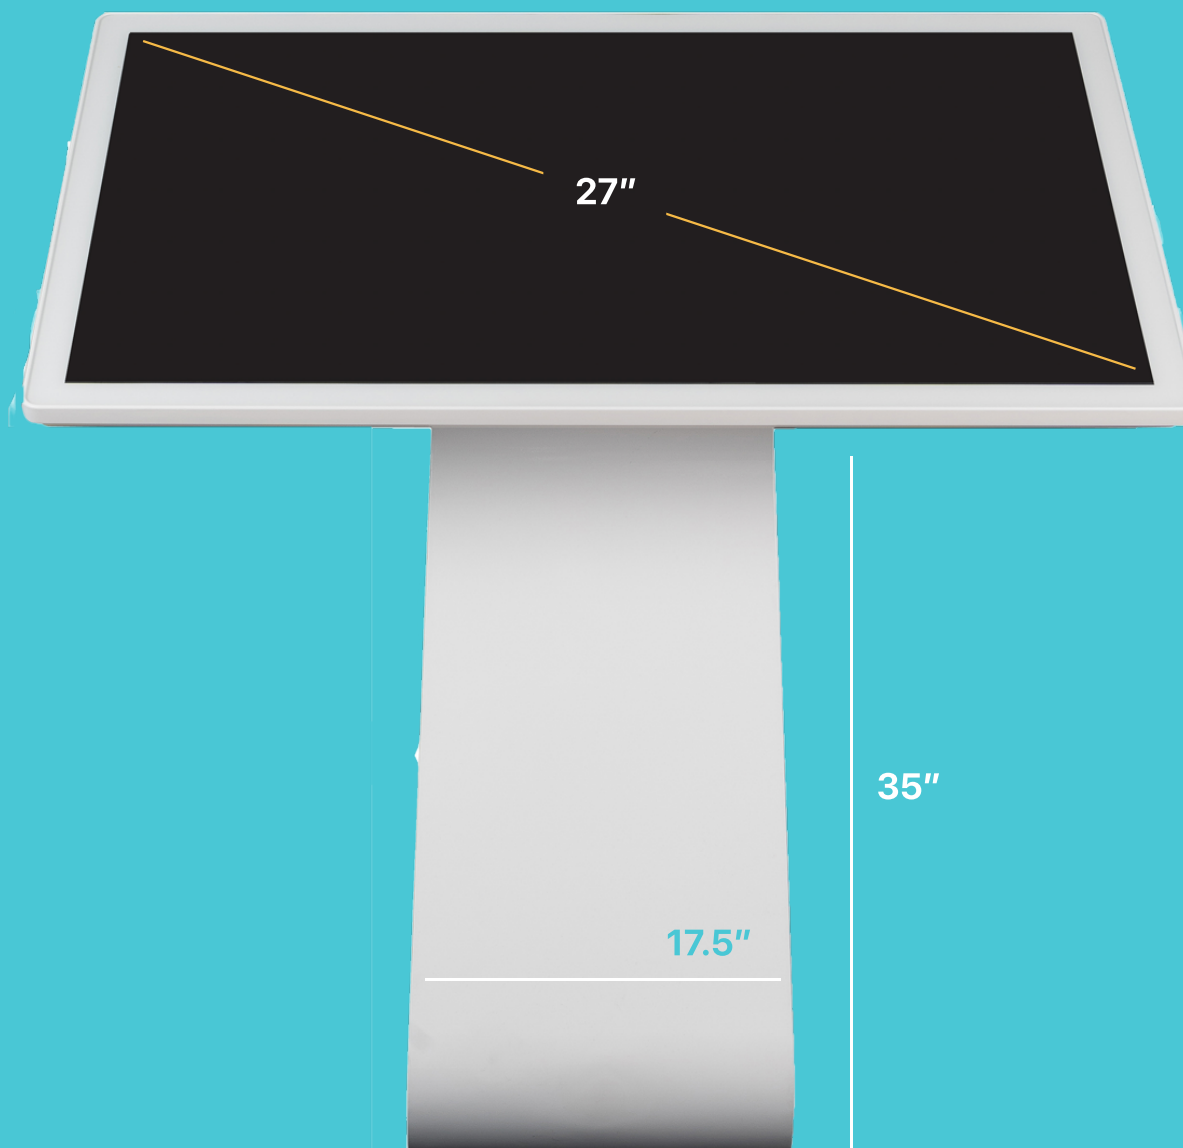

27" S-Table Kiosk Dimensions

27" S-Table Kiosk

Panel Type:	Samsung, LG
Shell Material:	Metal Plate
Touch Frame:	Capacitive Touch/Infrared Touch
Resolution:	1080 x 1920
Operating System:	Android, Windows, iOS, Standalone, Driver Board
Storage Capacity:	Android - 2 + 8G, Windows - 4G SSD, 64- 256G HDD 32D/500G
Switch Power:	AC 100V - 240V