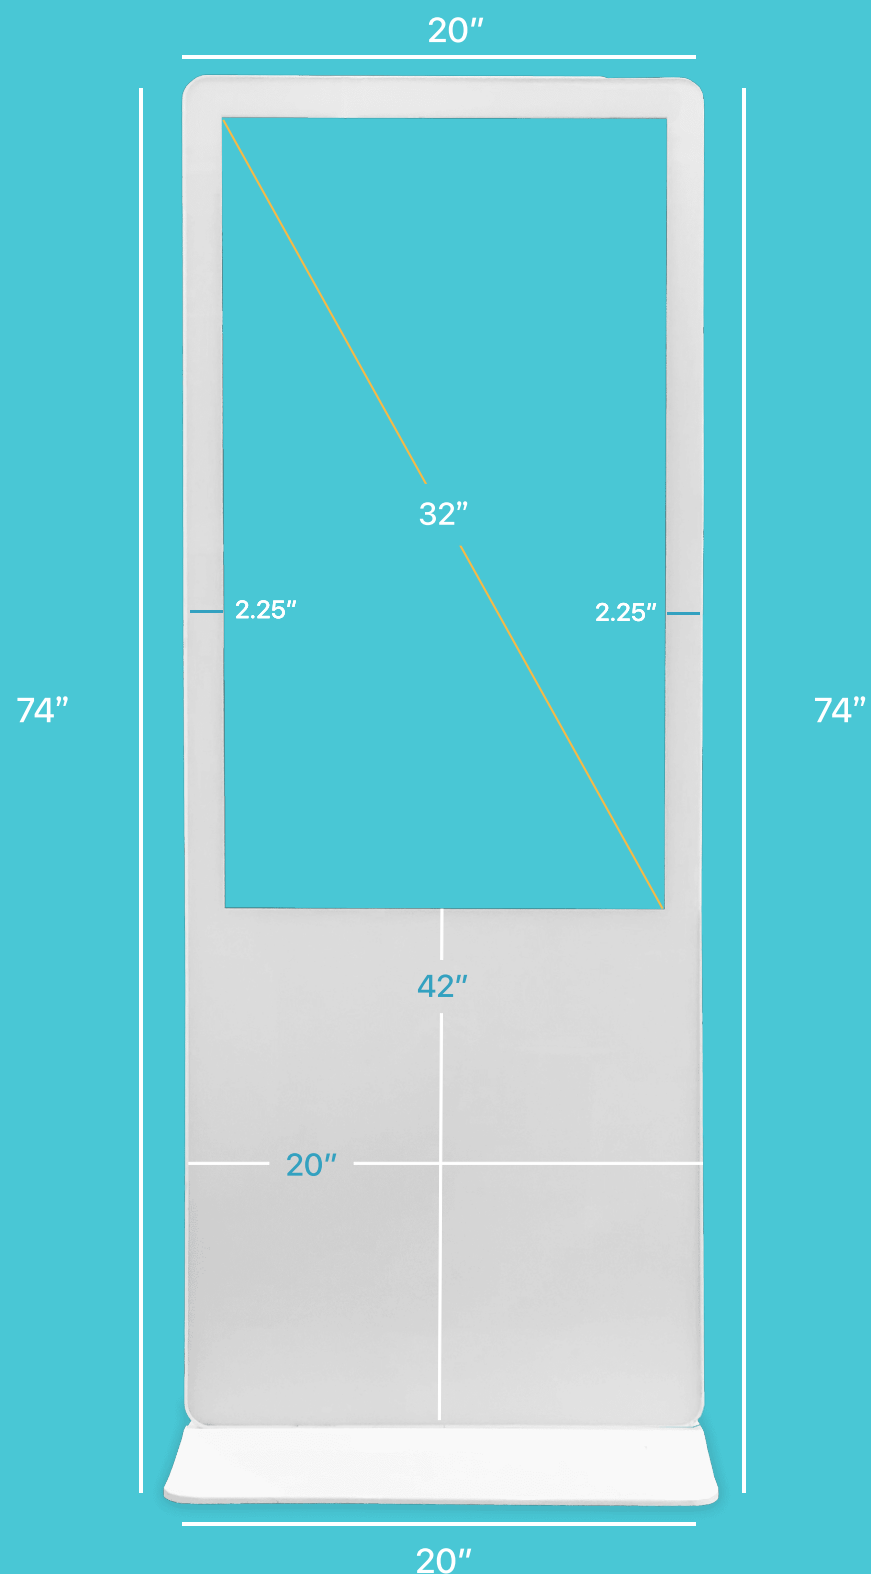

32" Standing Kiosk Dimensions

Base Depth: 19.5"

32" Standing Kiosk Tech Specs

Panel Type:	Samsung, LG
Shell Material:	Alluminium Alloy Frame
Resolution:	1080 x 1920
Operating System:	Android, Windows, iOS, Standalone, Driver Board
Storage Capacity:	Android - 2 + 8G, Windows - 4G SSD, 64- 256G HDD 32D/500G
Switch Power:	AC 100V - 240V