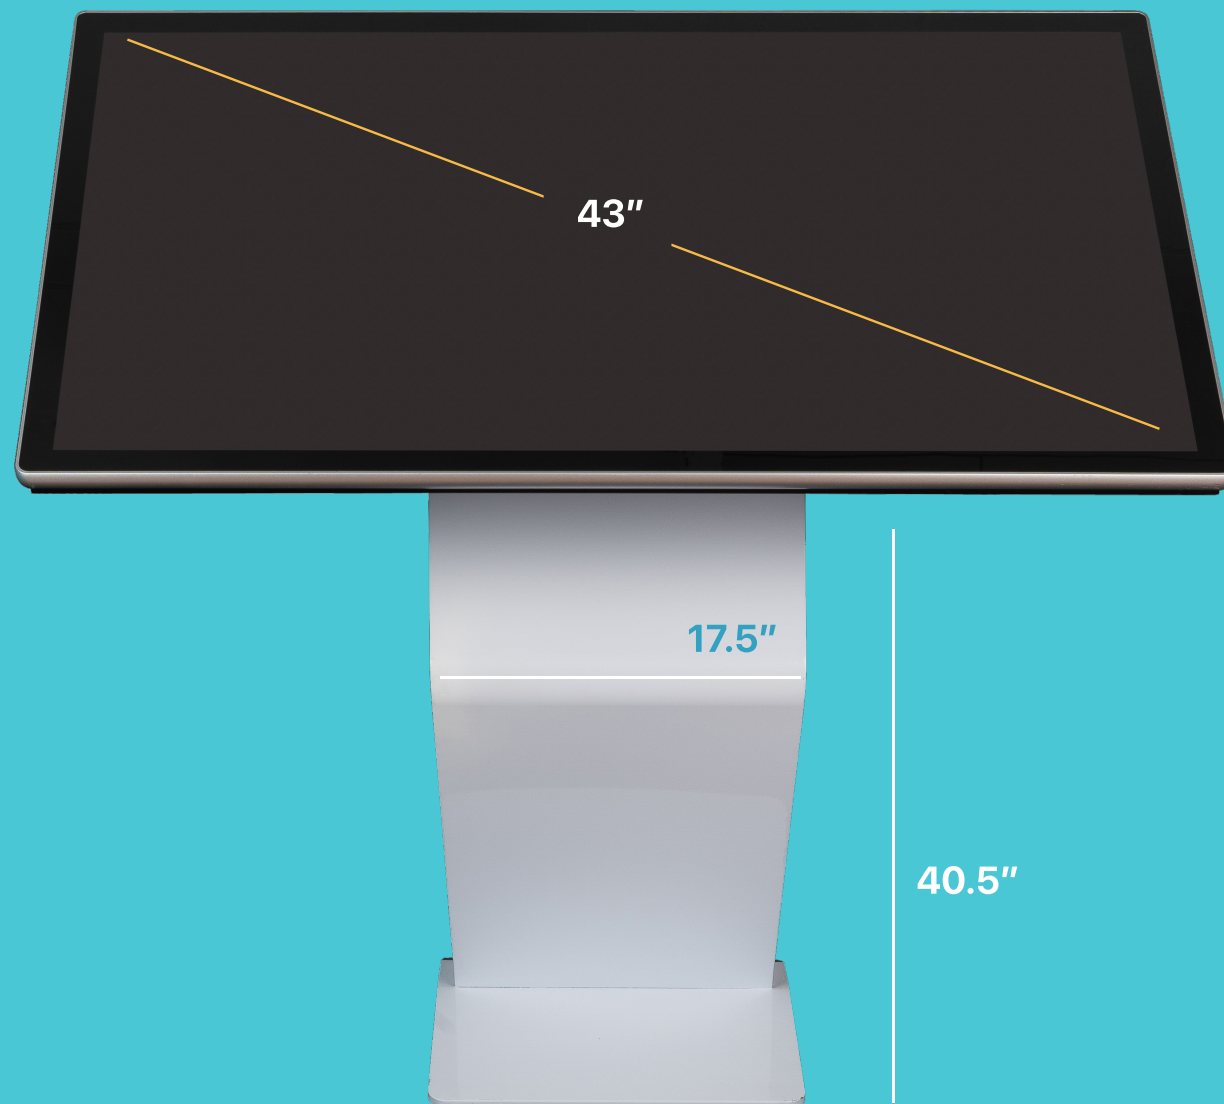

# 43" K-Table KioskDimensions

## 43" K-Table Kiosk

Panel Type:	Samsung, LG
Shell Material:	Metal Plate
Touch Frame:	Capacitive Touch/Infrared Touch
Resolution:	1080 x 1920
Operating System:	Android, Windows, iOS, Standalone, Driver Board
Storage Capacity:	Android - 2 + 8G, Windows - 4G SSD, 64- 256G HDD 32D/500G
Switch Power:	AC 100V - 240V