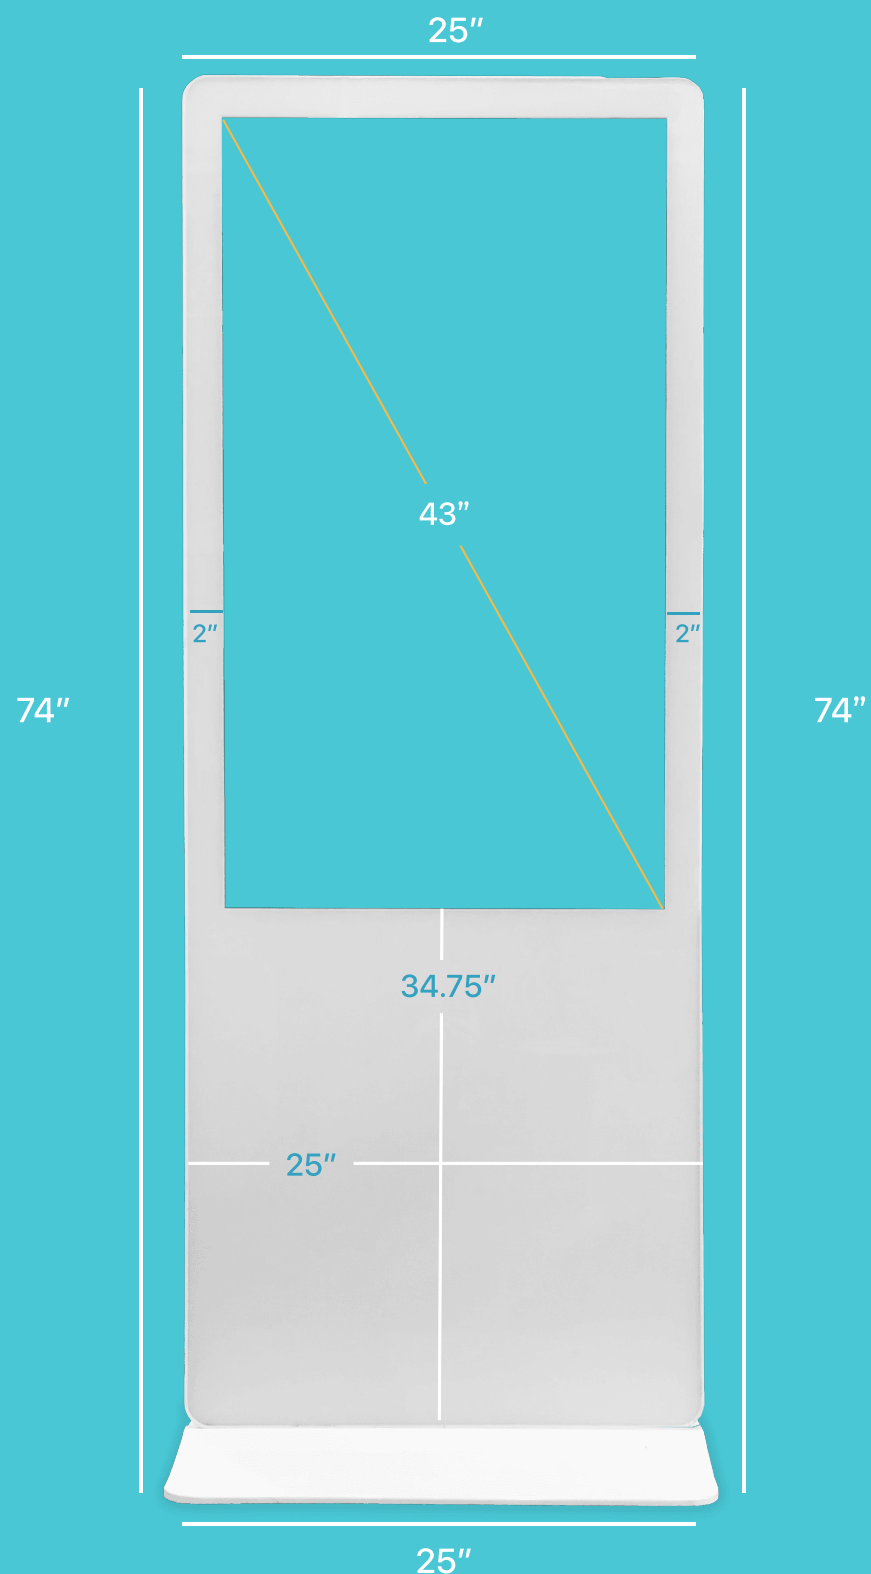

43" Standing Kiosk Dimensions

Base Depth: 18"

43" Standing Kiosk Tech Specs

Panel Type:	Samsung, LG
Shell Material:	Alluminium Alloy Frame
Resolution:	1080 x 1920
Operating System:	Android, Windows, iOS, Standalone, Driver Board
Storage Capacity:	Android - 2 + 8G, Windows - 4G SSD, 64- 256G HHD 32D/500G
Switch Power:	AC 100V - 240V