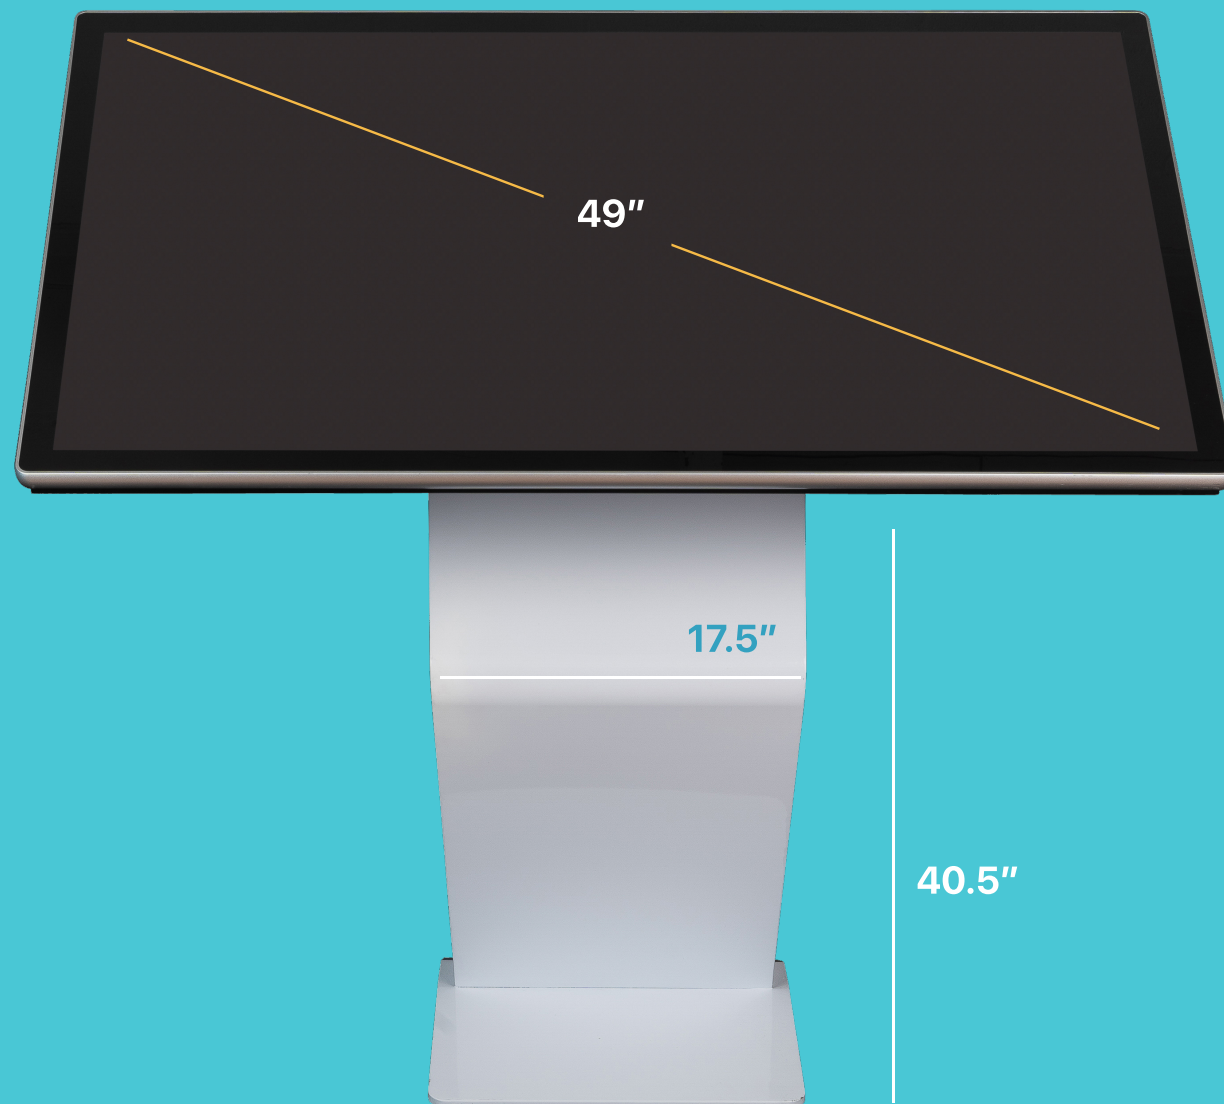

49" K-Table Kiosk Dimensions

49" K-Table Kiosk

Panel Type:	Samsung, LG
Shell Material:	Metal Plate
Touch Frame:	Capacitive Touch/Infrared Touch
Resolution:	1080 x 1920
Operating System:	Android, Windows, iOS, Standalone, Driver Board
Storage Capacity:	Android - 2 + 8G, Windows - 4G SSD, 64- 256G HDD 32D/500G
Switch Power:	AC 100V - 240V