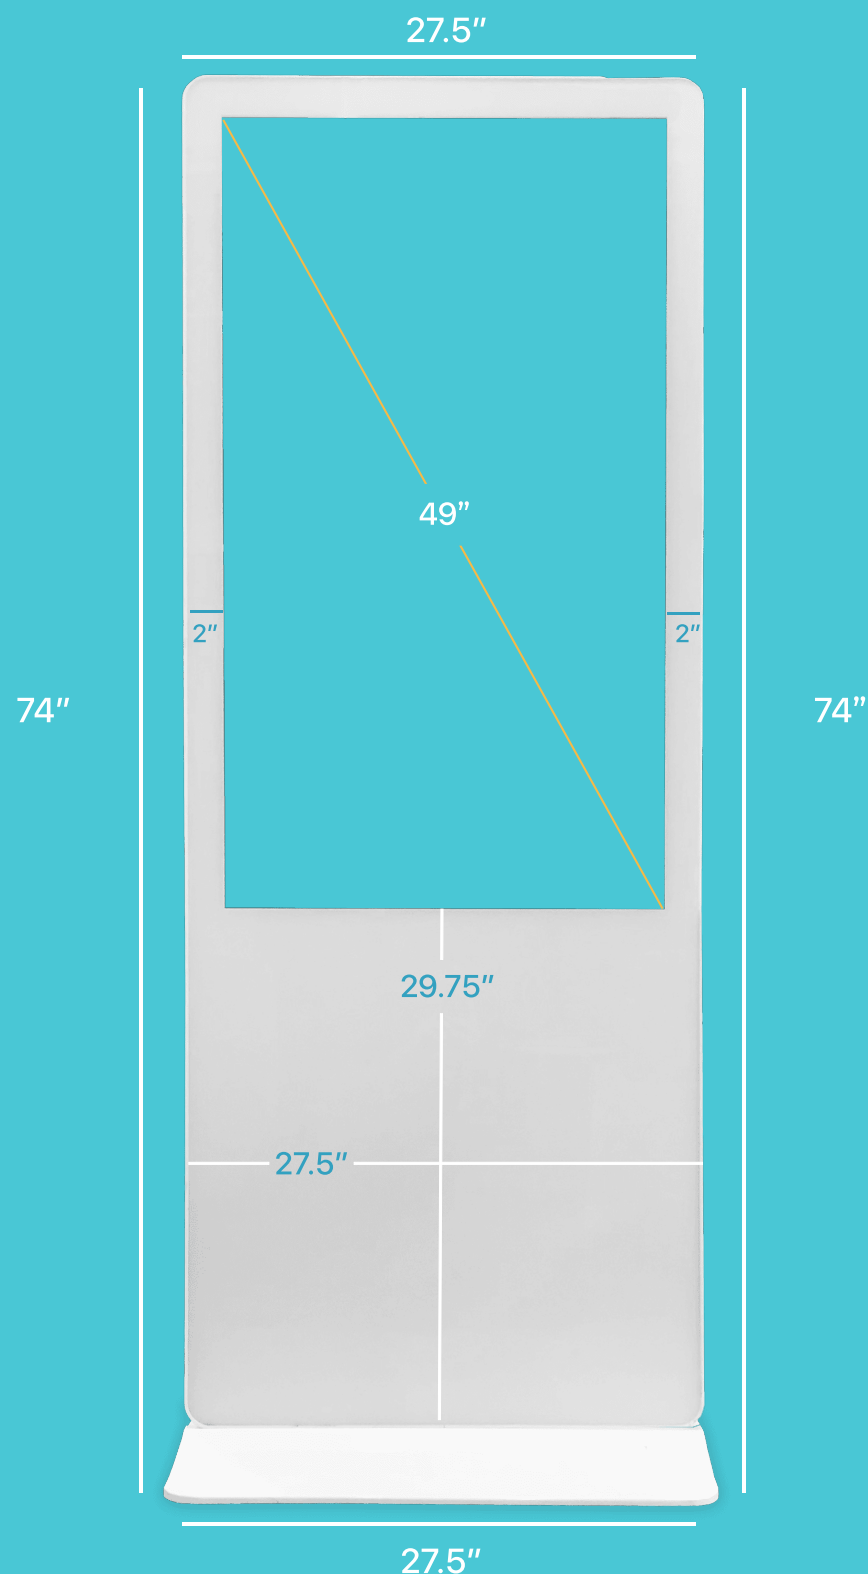

49" Standing Kiosk Dimensions

Base Depth: 17.5"

49" Standing Kiosk Tech Specs

Panel Type:	Samsung, LG
Shell Material:	Alluminium Alloy Frame
Resolution:	1080 x 1920
Operating System:	Android, Windows, iOS, Standalone, Driver Board
Storage Capacity:	Android - 2 + 8G, Windows - 4G SSD, 64- 256G HHD 32D/500G
Switch Power:	AC 100V - 240V