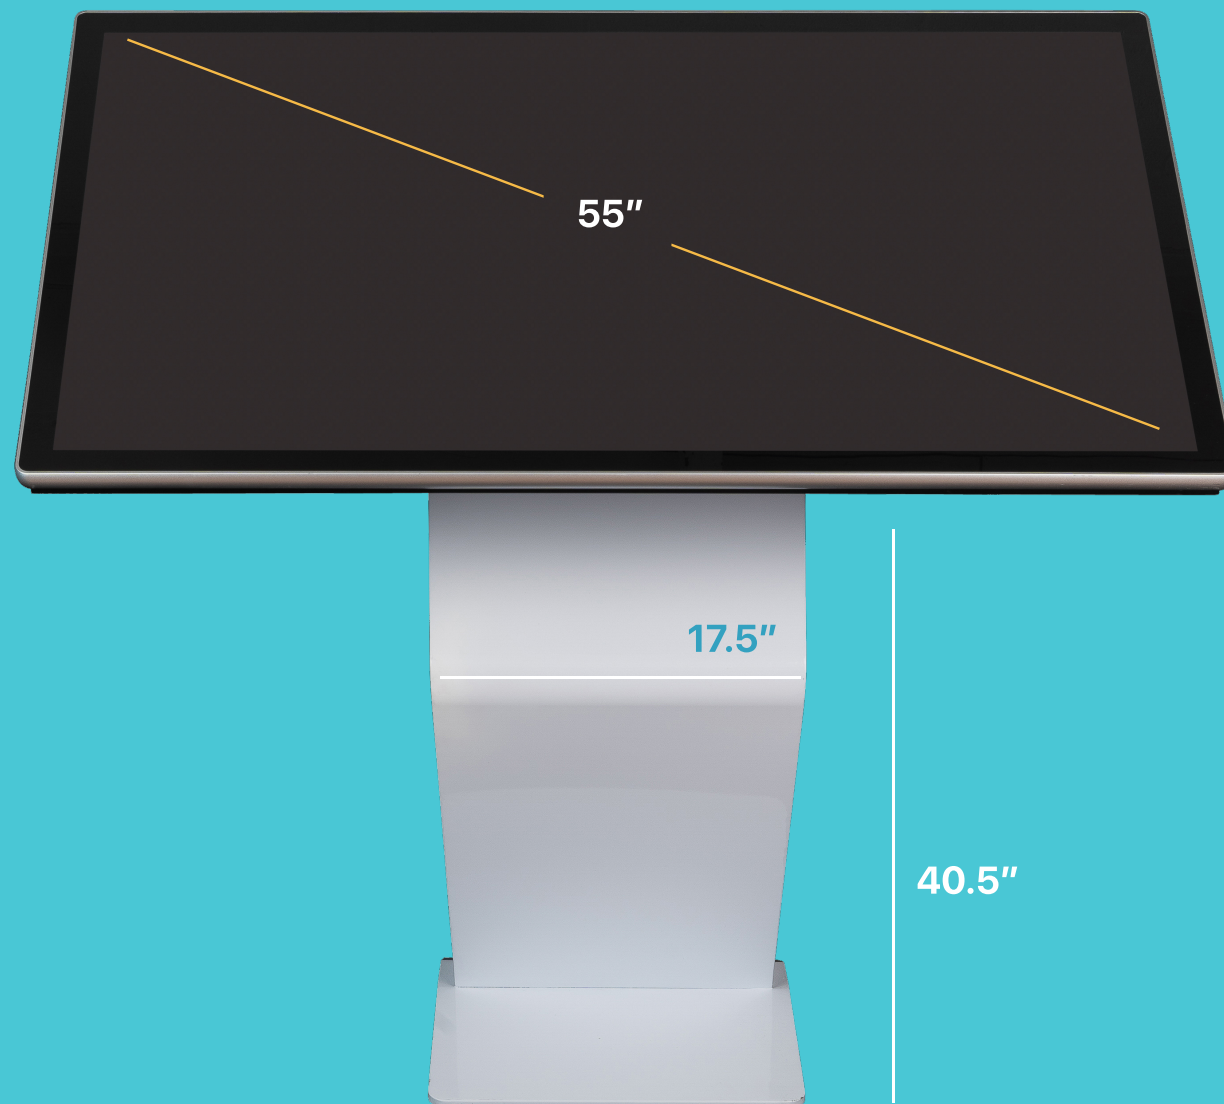

55" K-Table KioskDimensions

55" K-Table Kiosk

Panel Type:	Samsung, LG
Shell Material:	Metal Plate
Touch Frame:	Capacitive Touch/Infrared Touch
Resolution:	1080 x 1920
Operating System:	Android, Windows, iOS, Standalone, Driver Board
Storage Capacity:	Android - 2 + 8G, Windows - 4G SSD, 64- 256G HDD 32D/500G
Switch Power:	AC 100V - 240V