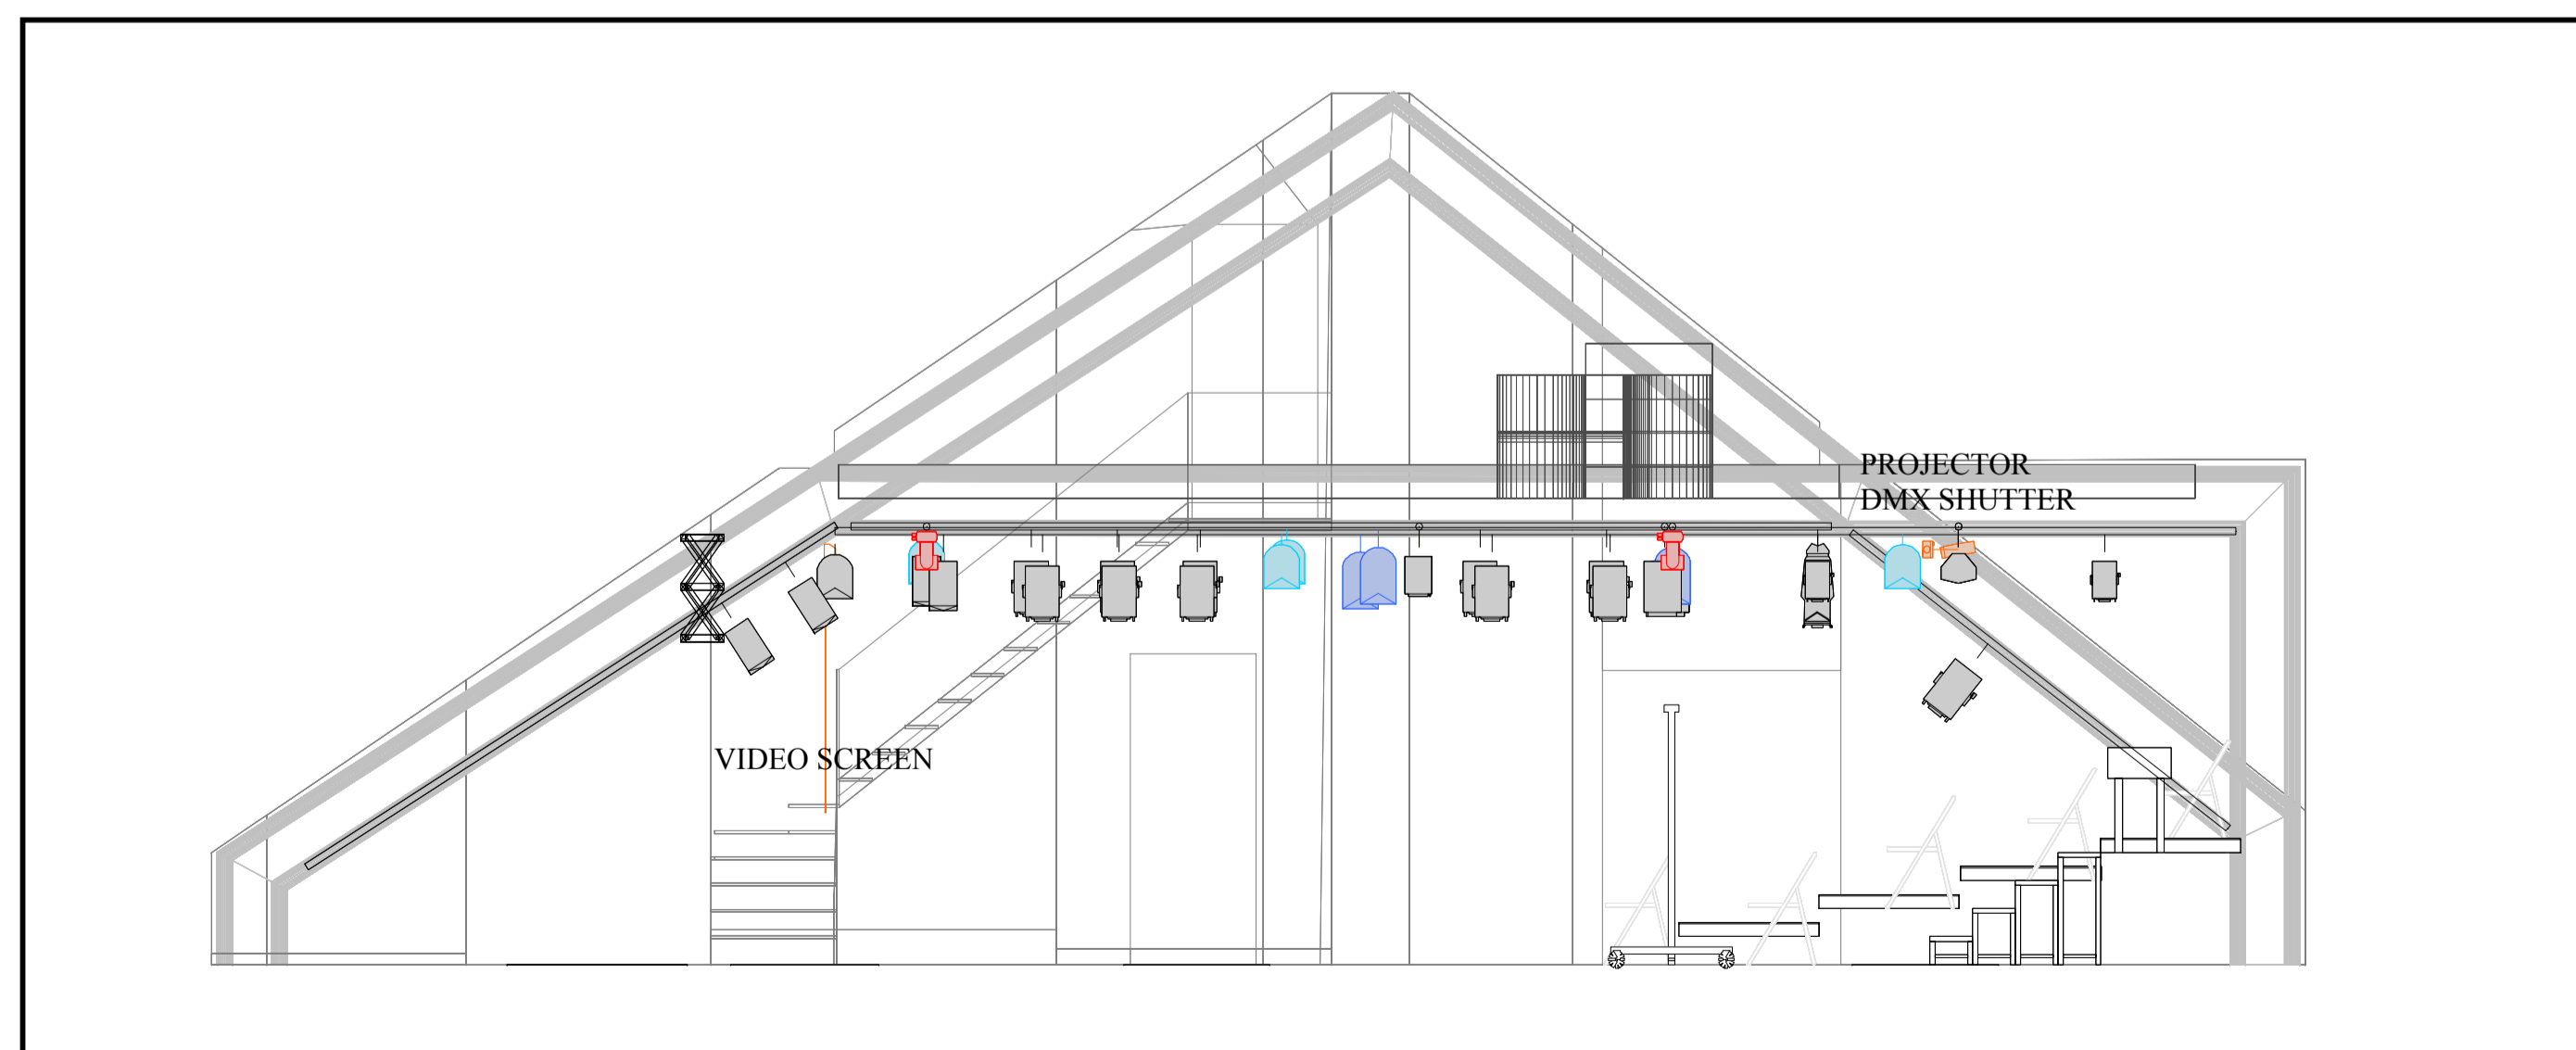

Legend

Symbol	Name	Count	Lens
	Robin LEDBeam 150	4	
	LED RGBW PANEL	5	
	STROBO AMDJ 1500-DMX	1	fixed positions
	LED RGBW PAR 64	4	
	FHR1000	15	fixed positions
	FHR500	4	fixed positions
	STRAND Source 4 - 25/50 Zoom	1	fixed positions
	CHR 1000	3	
	PAR 64	1	
	Data Projector Benq MW769	1	
	VIDEO SHUTTER DMX	1	
	L 650 MS PC	8	

Controller :
Chamsys MQ - 80

Fog :
LOOK - PowerTINI

Control channels :
48 channel - dimmer (2kW)

Extra light and effect:
Showtec - Sunstrip Activ
DMX - fan