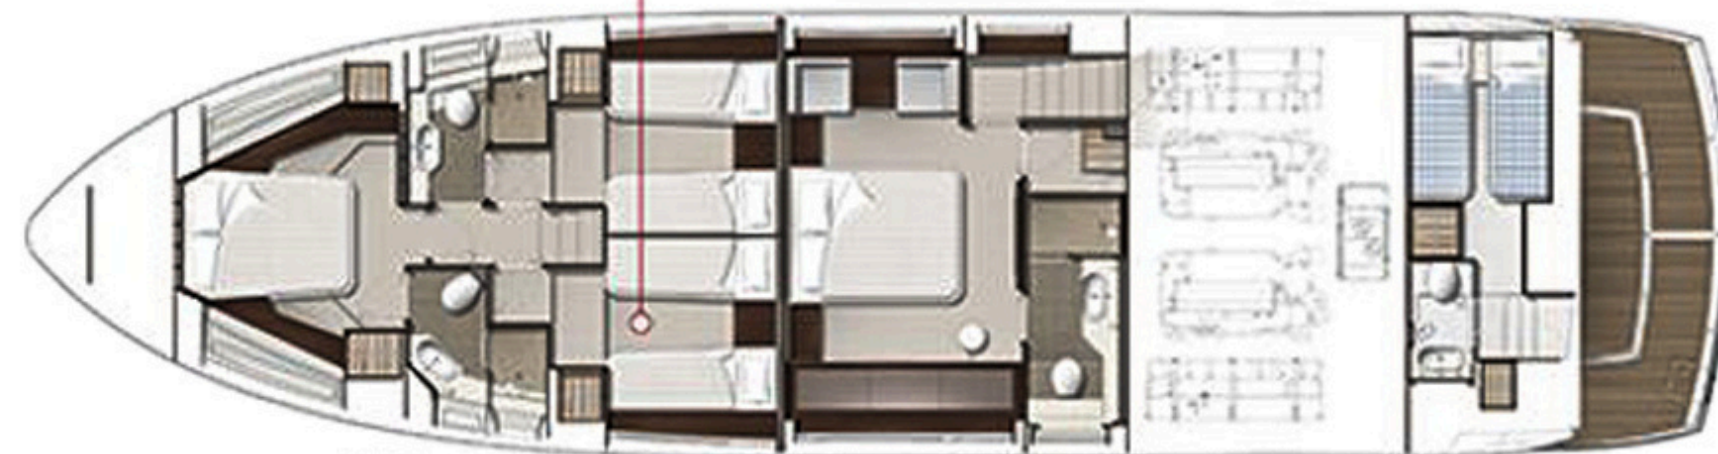

# LAYOUT / TEKNİK ÇİZİM

PROFILE  
Rear view (starboard)

EYEBRIDGE  
Rear view (starboard)

MAIN DECK  
Rear view (starboard)

LOWER DECK  
Rear view (starboard)

Email: [info@platinmarine.com](mailto:info@platinmarine.com)  
Tel: +90 532 449 28 35