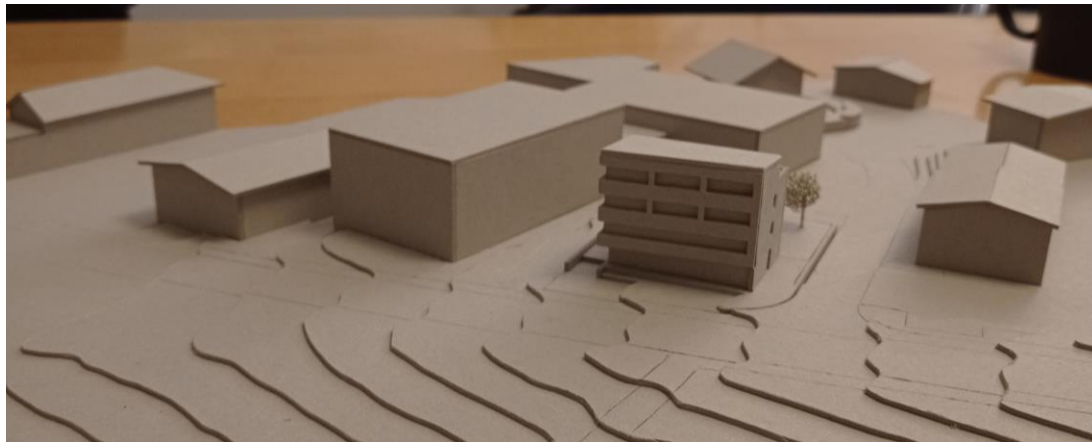

Vorprojekt

- Architekt Timon Stricker / Fuchs
- Pläne und ein Modell auf der Basis des Berichts
- Evaluierung in verschiedenen Gremien