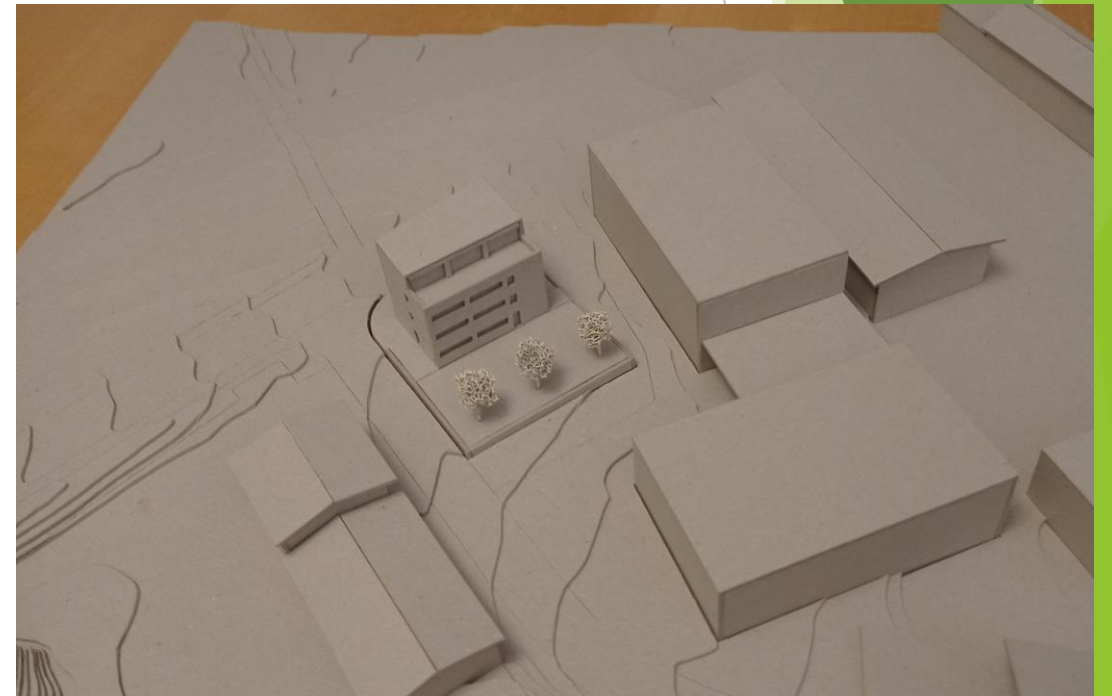

Vorprojekt

- Architekt Timon Stricker / Fuchs
- Pläne und ein Modell auf der Basis des Berichts
- Evaluierung in verschiedenen Gremien