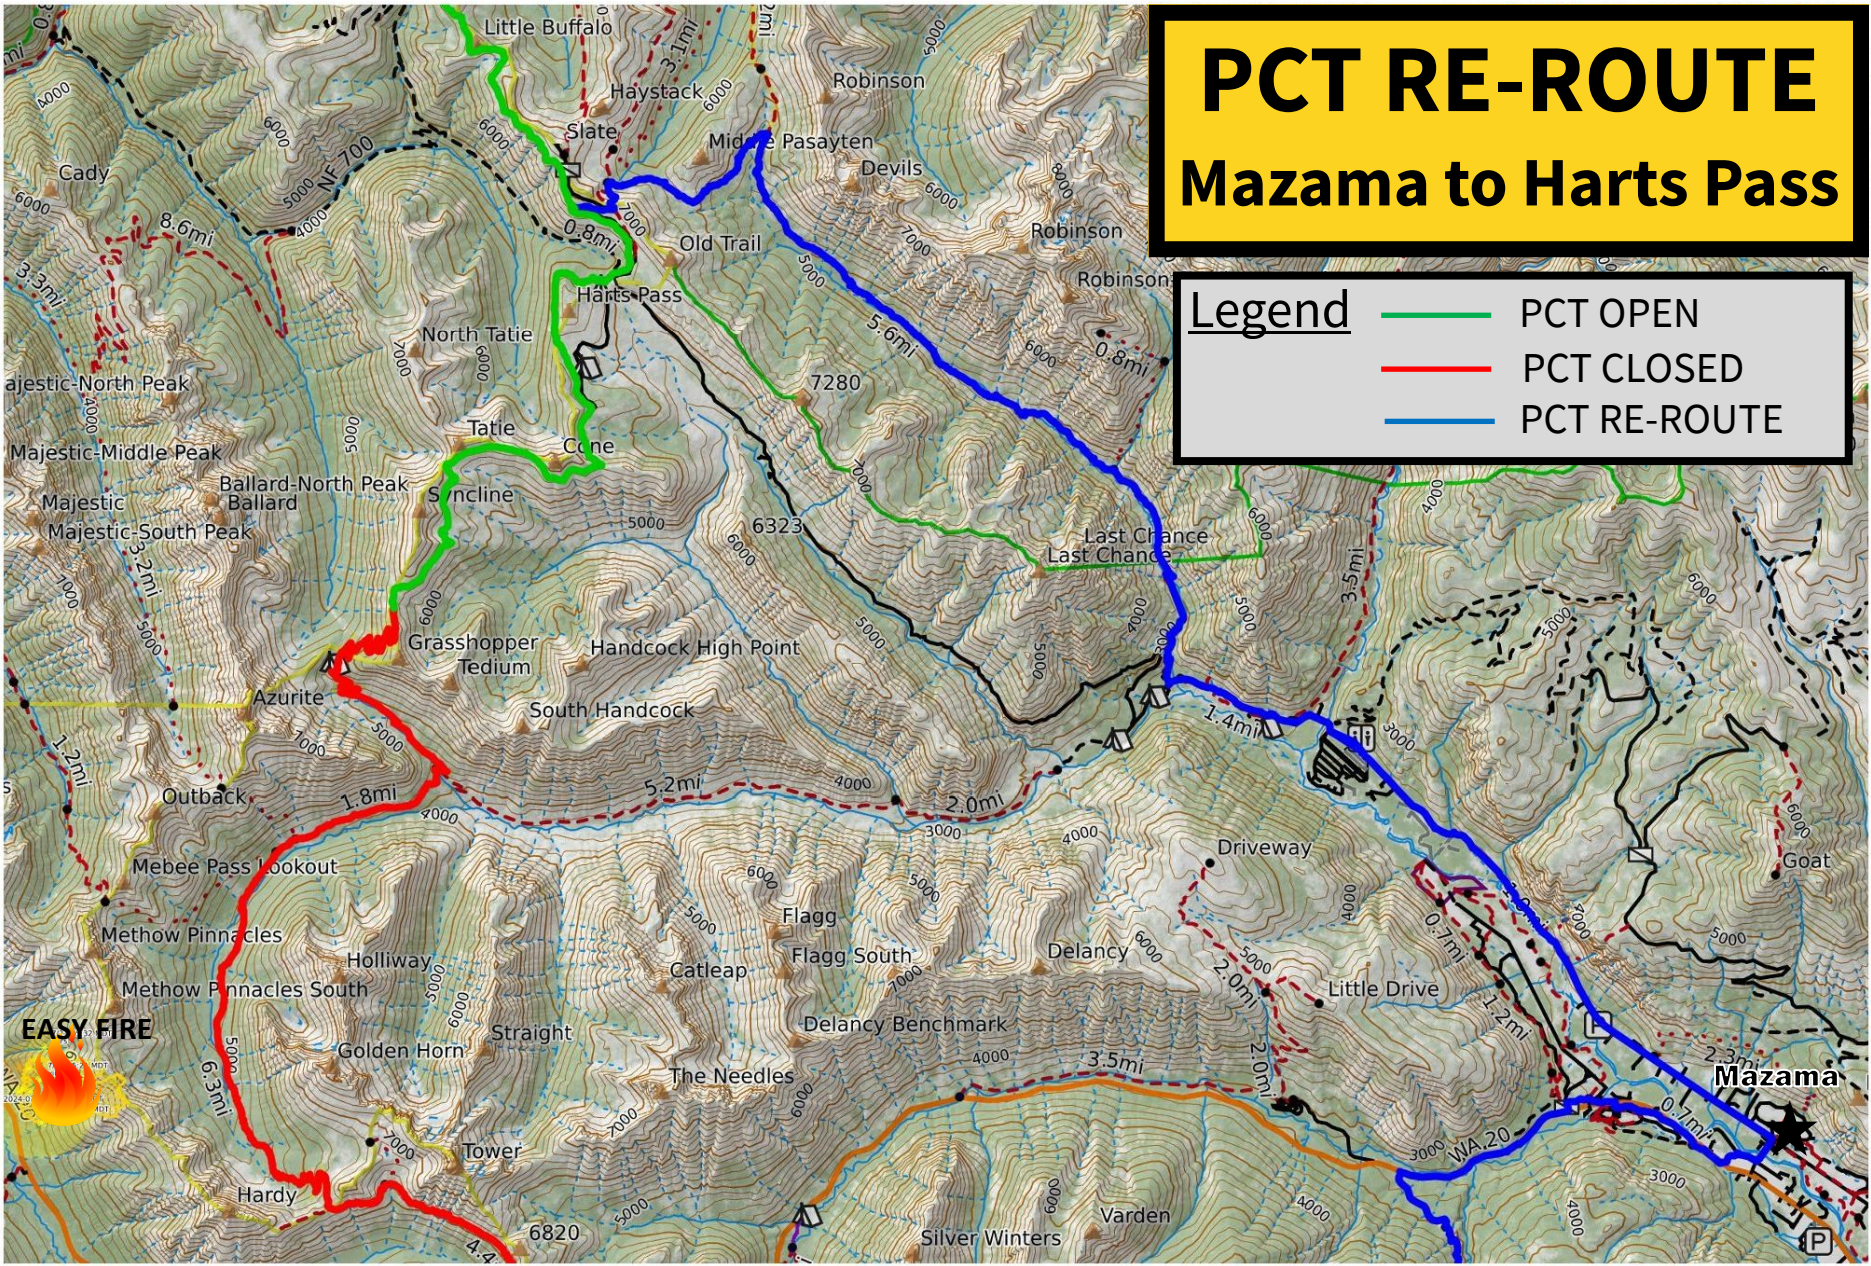

PCT RE-ROUTE

Mazama to Harts Pass

Legend

- PCT OPEN
- PCT CLOSED
- PCT RE-ROUTE

EASY FIRE

Mercator Projection
 WGS84
 UTM Zone 10U
 CALTOPO