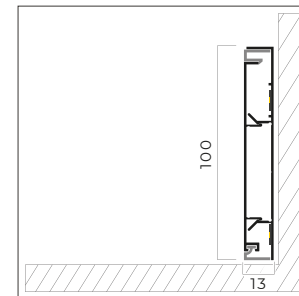

- ALUMINIUM
- HYGIENIC
- WARRANTY
- LIGHTING
- LENGTH

TWO VARIATIONS

With its built-in or basic application methods, it can be flush to wall or used as a traditional skirting board.

Luceo has matte anodized, bright anodized, satin chemical bright anodized and electrostatic powder painting options. While silver, yellow, inox, bronze and black anodized color coatings are available, it can also be painted to the desired RAL code with electrostatic powder painting.