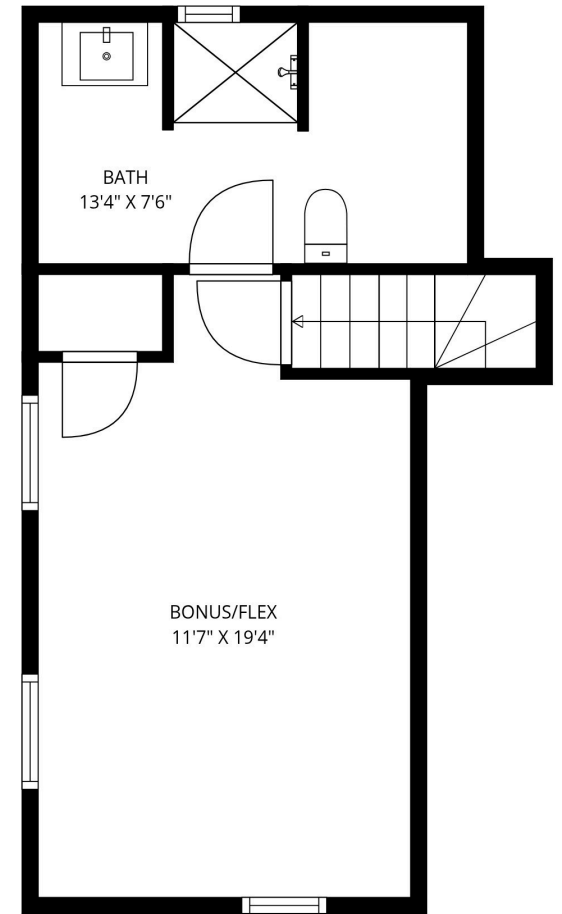

1ST FLOOR

2ND FLOOR

**TOTAL: 1361 sq. ft**  
 1ST FLOOR: 1021 sq. ft, 2ND FLOOR: 340 sq. ft  
 EXCLUDED AREAS: UTILITY: 49 sq. ft, PATIO: 25 sq. ft, PORCH: 21 sq. ft,  
 BAY WINDOW: 8 sq. ft, WALLS: 115 sq. ft

MEASUREMENTS DEEMED HIGHLY RELIABLE BUT NOT GUARANTEED.

**TOTAL: 1361 sq. ft**

1ST FLOOR: 1021 sq. ft, 2ND FLOOR: 340 sq. ft  
EXCLUDED AREAS: UTILITY: 49 sq. ft, PATIO: 25 sq. ft, PORCH: 21 sq. ft,  
BAY WINDOW: 8 sq. ft, WALLS: 115 sq. ft