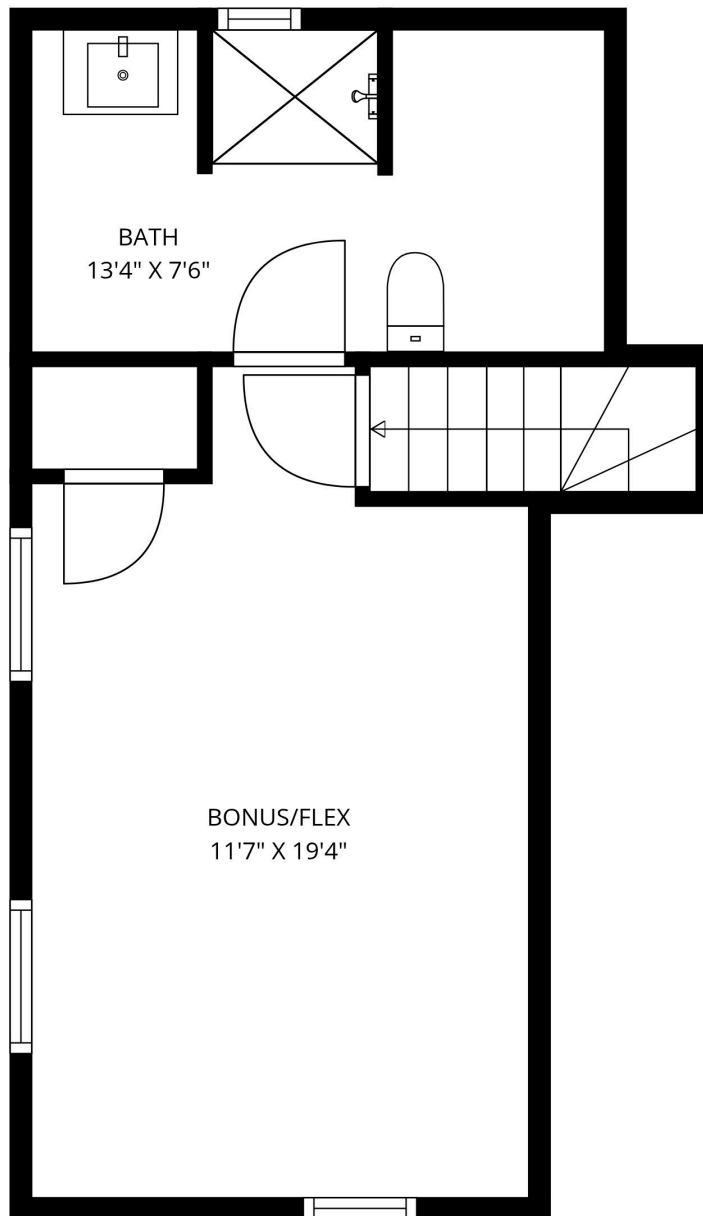

1ST FLOOR

2ND FLOOR

**TOTAL: 1361 sq. ft**  
 1ST FLOOR: 1021 sq. ft, 2ND FLOOR: 340 sq. ft  
 EXCLUDED AREAS: UTILITY: 49 sq. ft, PATIO: 25 sq. ft, PORCH: 21 sq. ft,  
 BAY WINDOW: 8 sq. ft, WALLS: 115 sq. ft

MEASUREMENTS DEEMED HIGHLY RELIABLE BUT NOT GUARANTEED.

**TOTAL: 1361 sq. ft**

1ST FLOOR: 1021 sq. ft, 2ND FLOOR: 340 sq. ft  
EXCLUDED AREAS: UTILITY: 49 sq. ft, PATIO: 25 sq. ft, PORCH: 21 sq. ft,  
BAY WINDOW: 8 sq. ft, WALLS: 115 sq. ft