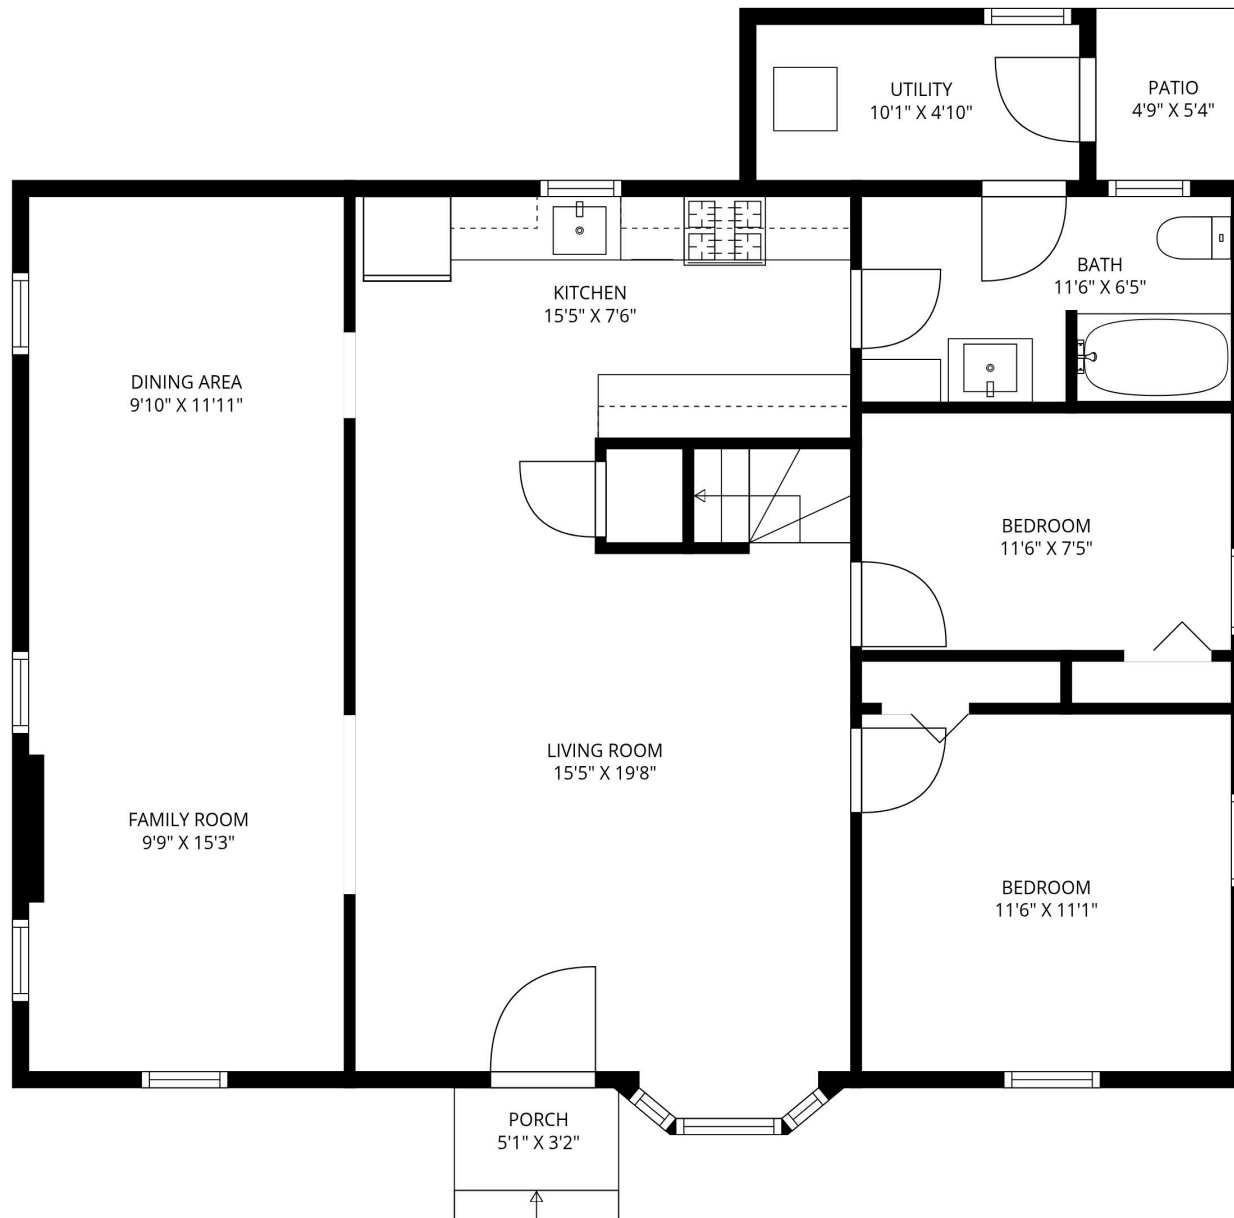

1ST FLOOR

2ND FLOOR

**TOTAL: 1361 sq. ft**  
 1ST FLOOR: 1021 sq. ft, 2ND FLOOR: 340 sq. ft  
 EXCLUDED AREAS: UTILITY: 49 sq. ft, PATIO: 25 sq. ft, PORCH: 21 sq. ft,  
 BAY WINDOW: 8 sq. ft, WALLS: 115 sq. ft

MEASUREMENTS DEEMED HIGHLY RELIABLE BUT NOT GUARANTEED.

**TOTAL: 1361 sq. ft**

1ST FLOOR: 1021 sq. ft, 2ND FLOOR: 340 sq. ft  
EXCLUDED AREAS: UTILITY: 49 sq. ft, PATIO: 25 sq. ft, PORCH: 21 sq. ft,  
BAY WINDOW: 8 sq. ft, WALLS: 115 sq. ft