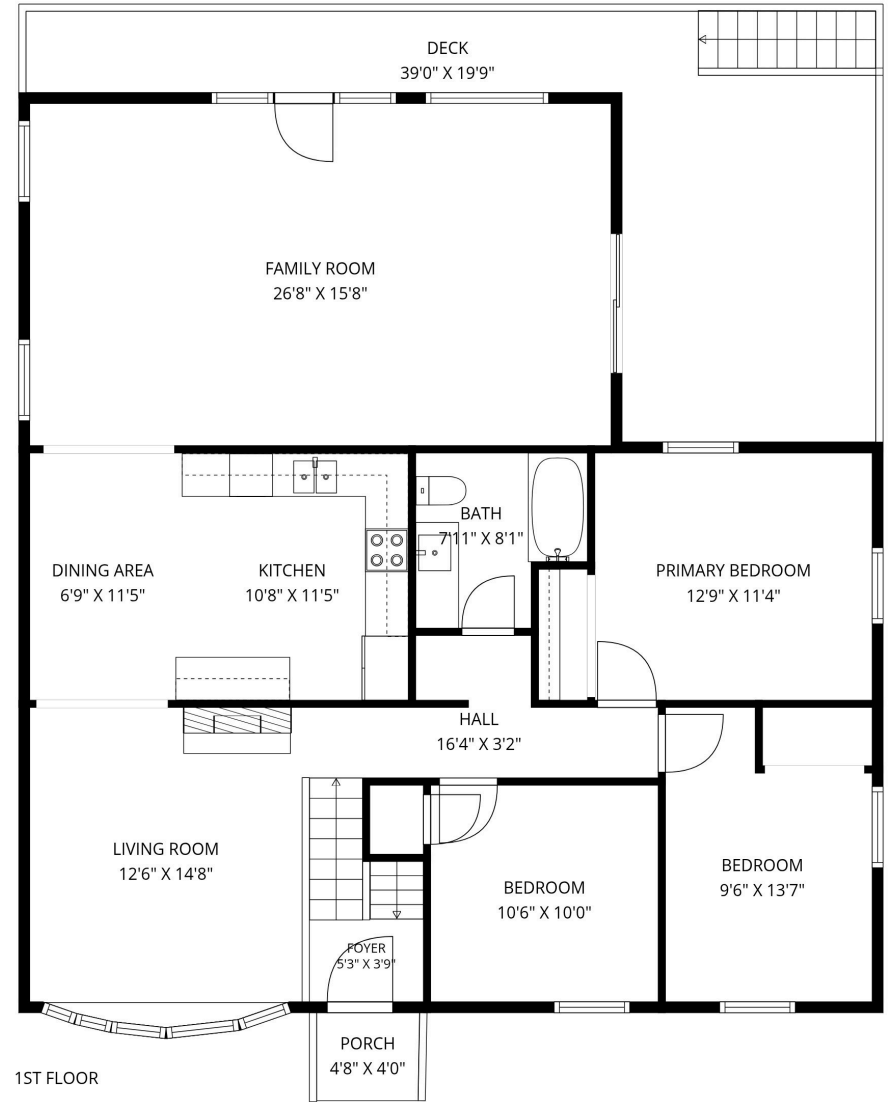

LOWER LEVEL

1ST FLOOR

RECREATION ROOM
12'6" X 22'3"

BATH
5'3" X 4'6"

LAUNDRY
5'3" X 6'7"

HALL
5'3" X 3'8"

GARAGE
20'2" X 11'4"

STORAGE
20'3" X 10'1"

UTILITY
3'8" X 3'11"