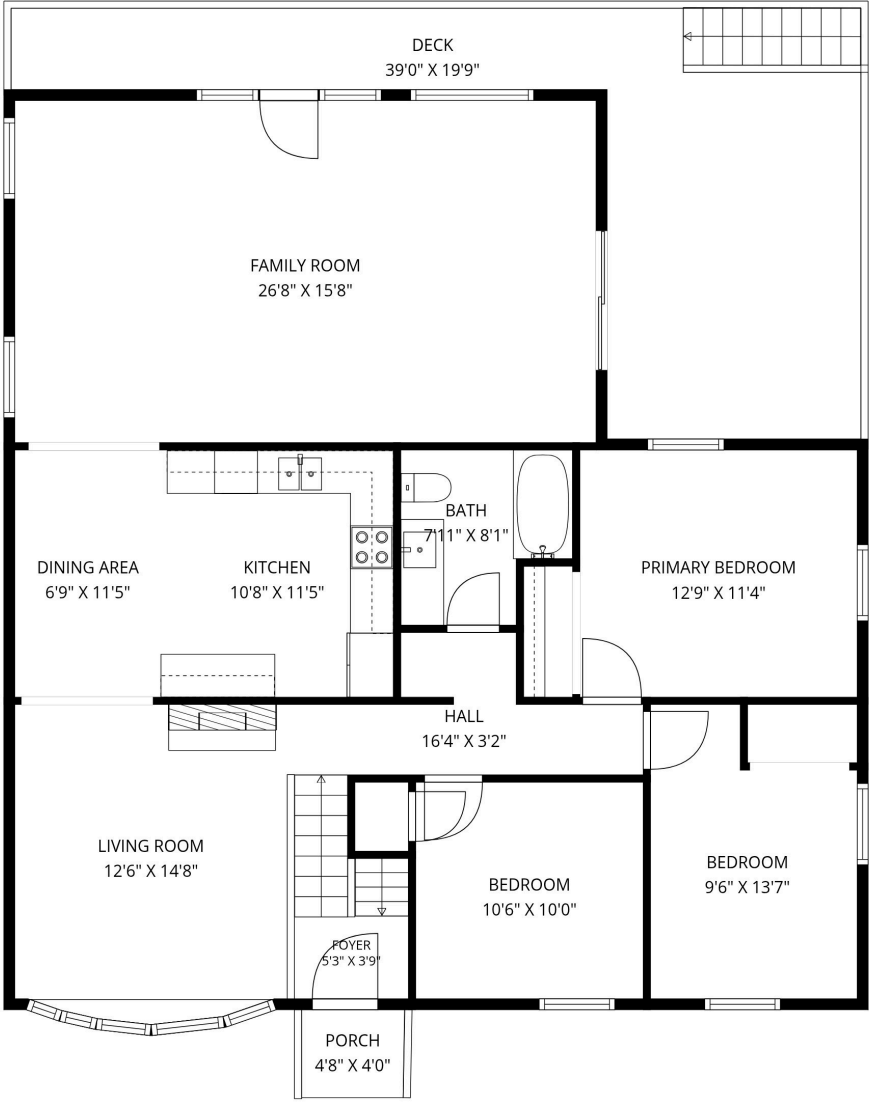

LOWER LEVEL

1ST FLOOR

RECREATION ROOM
12'6" X 22'3"

BATH
5'3" X 4'6"

LAUNDRY
5'3" X 6'7"

HALL
5'3" X 3'8"

GARAGE
20'2" X 11'4"

STORAGE
20'3" X 10'1"

UTILITY
3'8" X 3'11"