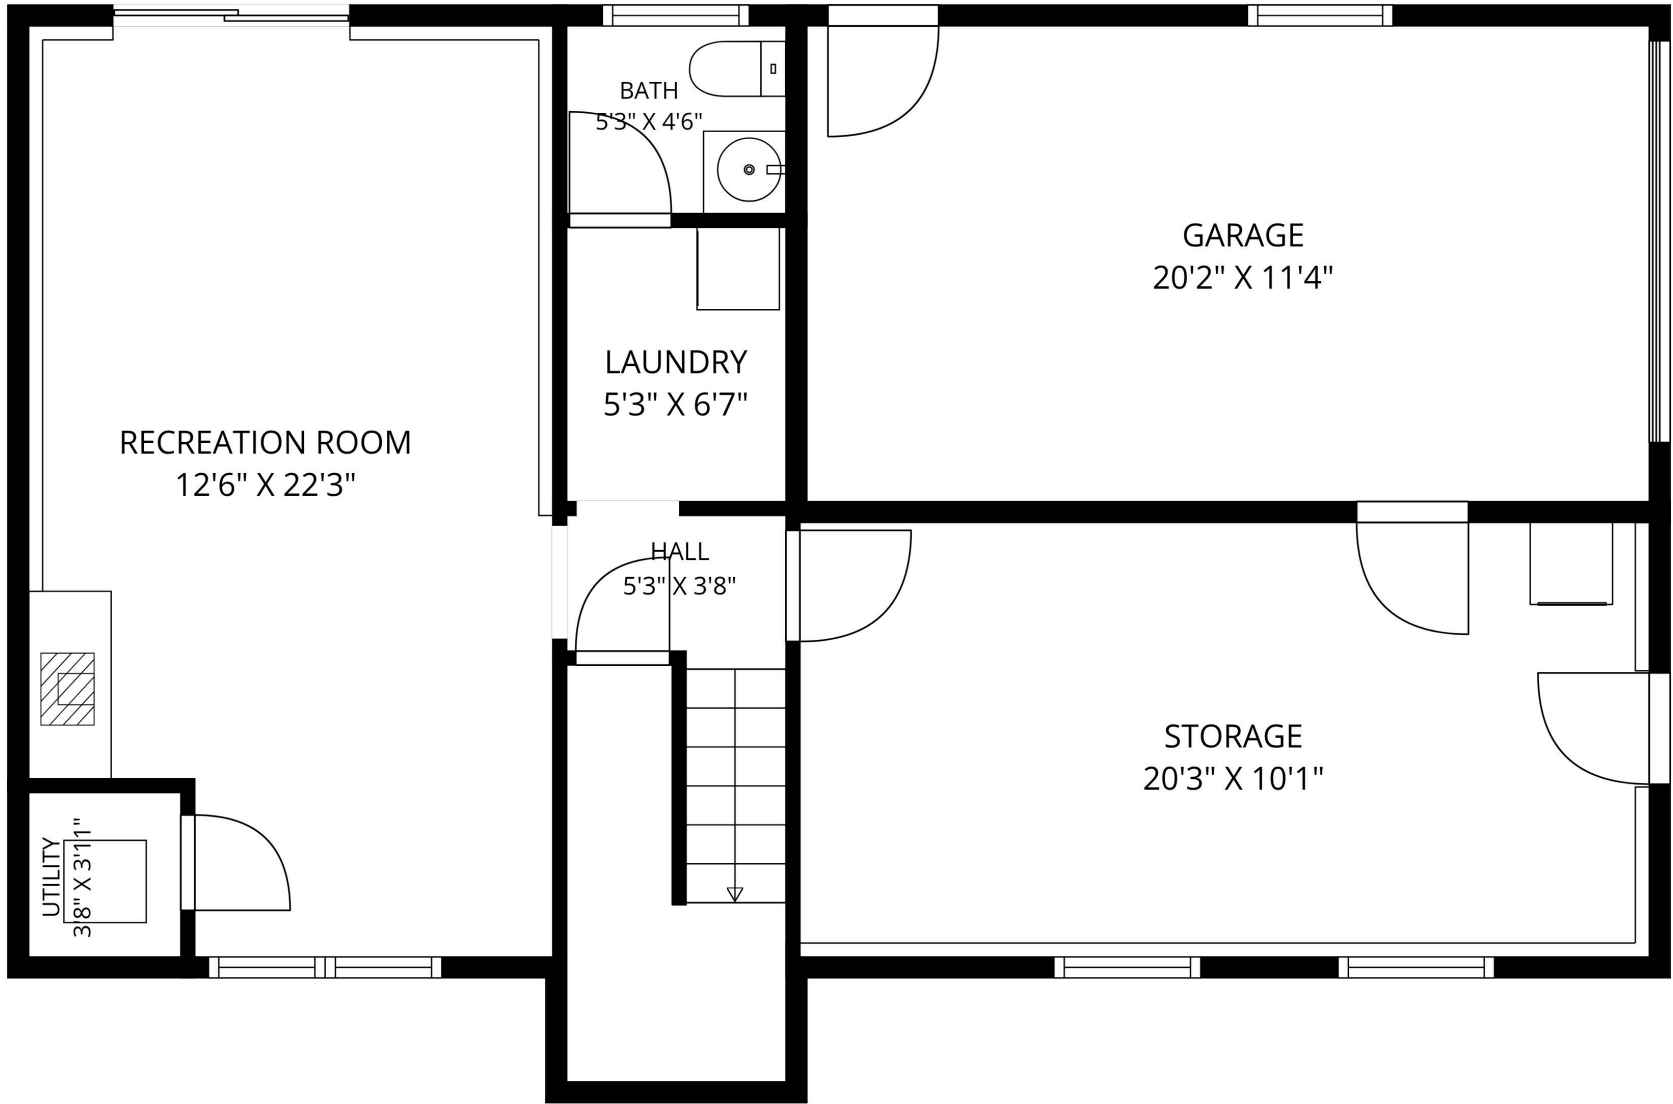

LOWER LEVEL

1ST FLOOR

RECREATION ROOM
12'6" X 22'3"

BATH
5'3" X 4'6"

LAUNDRY
5'3" X 6'7"

HALL
5'3" X 3'8"

GARAGE
20'2" X 11'4"

STORAGE
20'3" X 10'1"

UTILITY
3'8" X 3'11"