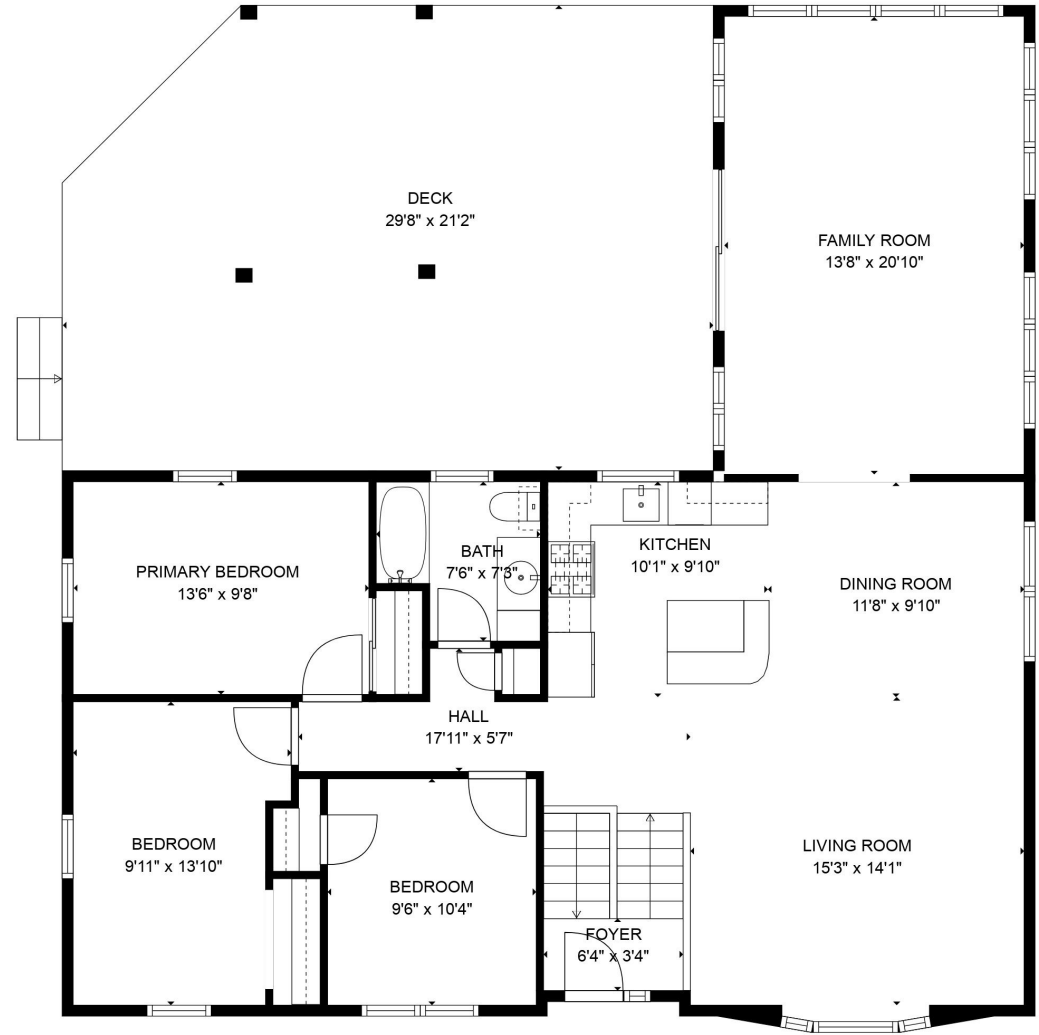

FLOOR 1

FLOOR 2

**TOTAL: 1942 sq. ft**

Below Ground: 619 sq. ft, FLOOR 2: 1323 sq. ft  
 EXCLUDED AREAS: GARAGE: 287 sq. ft, STORAGE: 63 sq. ft, FIREPLACE: 4 sq. ft,  
 DECK: 598 sq. ft, EMBEDDED WINDOW: 6 sq. ft

**TOTAL: 1942 sq. ft**

Below Ground: 619 sq. ft, FLOOR 2: 1323 sq. ft

EXCLUDED AREAS: GARAGE: 287 sq. ft, STORAGE: 63 sq. ft, FIREPLACE: 4 sq. ft,  
DECK: 598 sq. ft, EMBEDDED WINDOW: 6 sq. ft

MEASUREMENTS ARE CALCULATED BY CUBICASA TECHNOLOGY. DEEMED HIGHLY RELIABLE BUT NOT GUARANTEED.