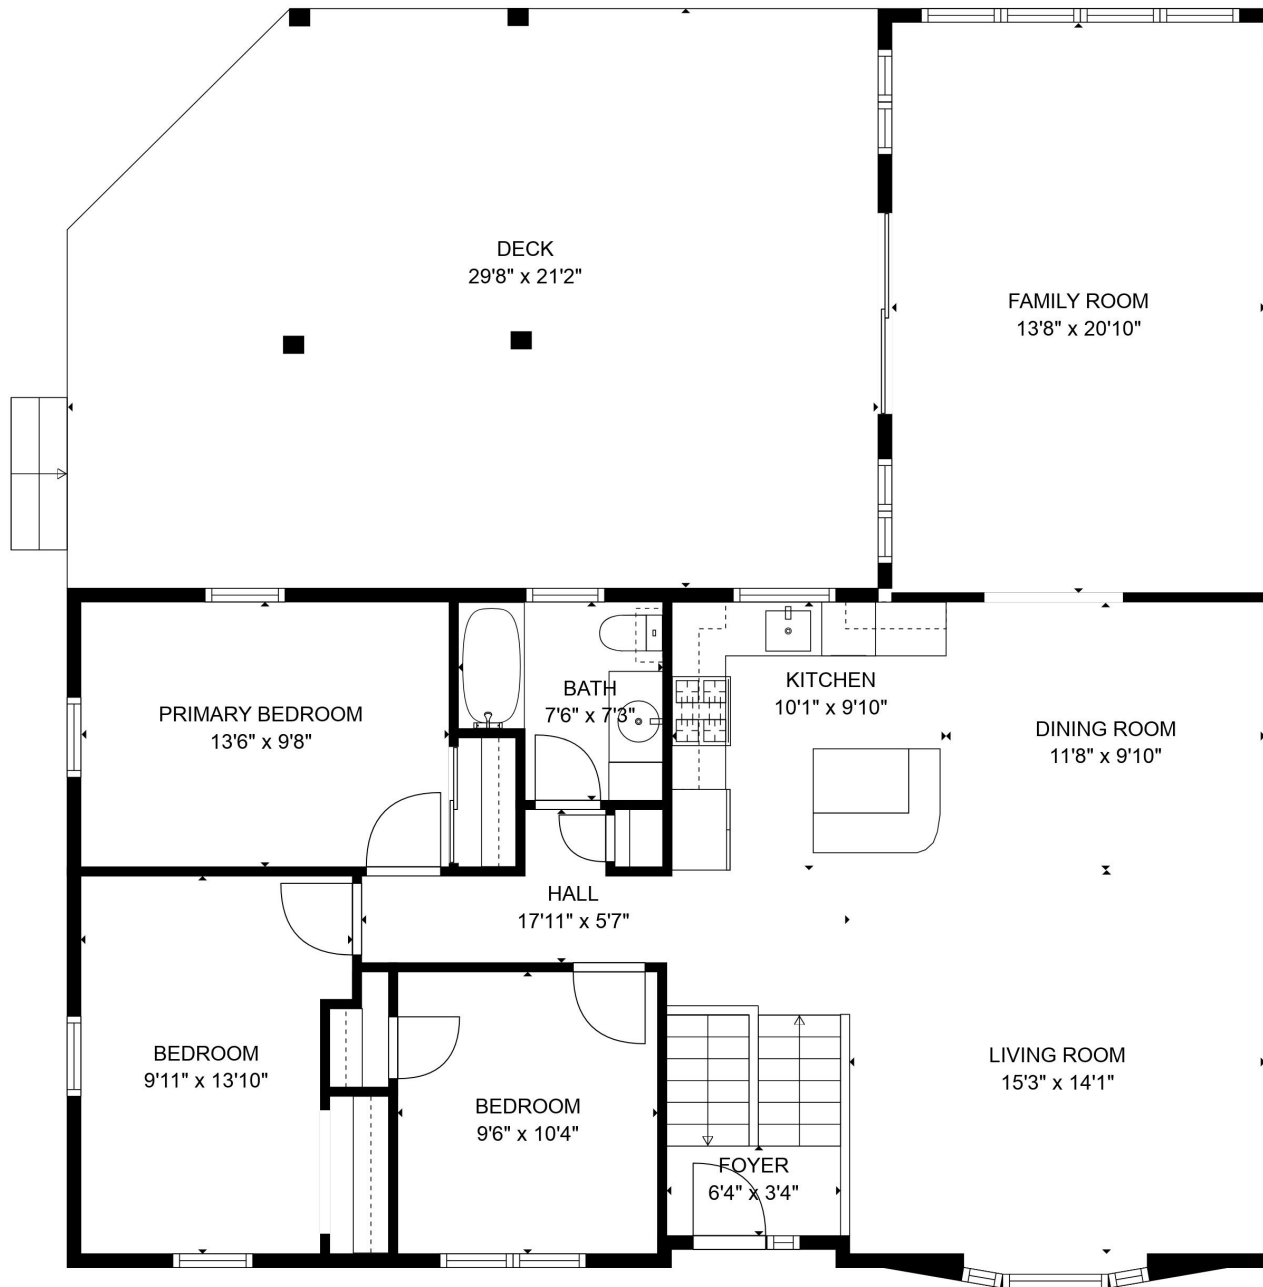

FLOOR 1

FLOOR 2

**TOTAL: 1942 sq. ft**

Below Ground: 619 sq. ft, FLOOR 2: 1323 sq. ft  
 EXCLUDED AREAS: GARAGE: 287 sq. ft, STORAGE: 63 sq. ft, FIREPLACE: 4 sq. ft,  
 DECK: 598 sq. ft, EMBEDDED WINDOW: 6 sq. ft

**TOTAL: 1942 sq. ft**

Below Ground: 619 sq. ft, FLOOR 2: 1323 sq. ft

EXCLUDED AREAS: GARAGE: 287 sq. ft, STORAGE: 63 sq. ft, FIREPLACE: 4 sq. ft,  
DECK: 598 sq. ft, EMBEDDED WINDOW: 6 sq. ft

MEASUREMENTS ARE CALCULATED BY CUBICASA TECHNOLOGY. DEEMED HIGHLY RELIABLE BUT NOT GUARANTEED.