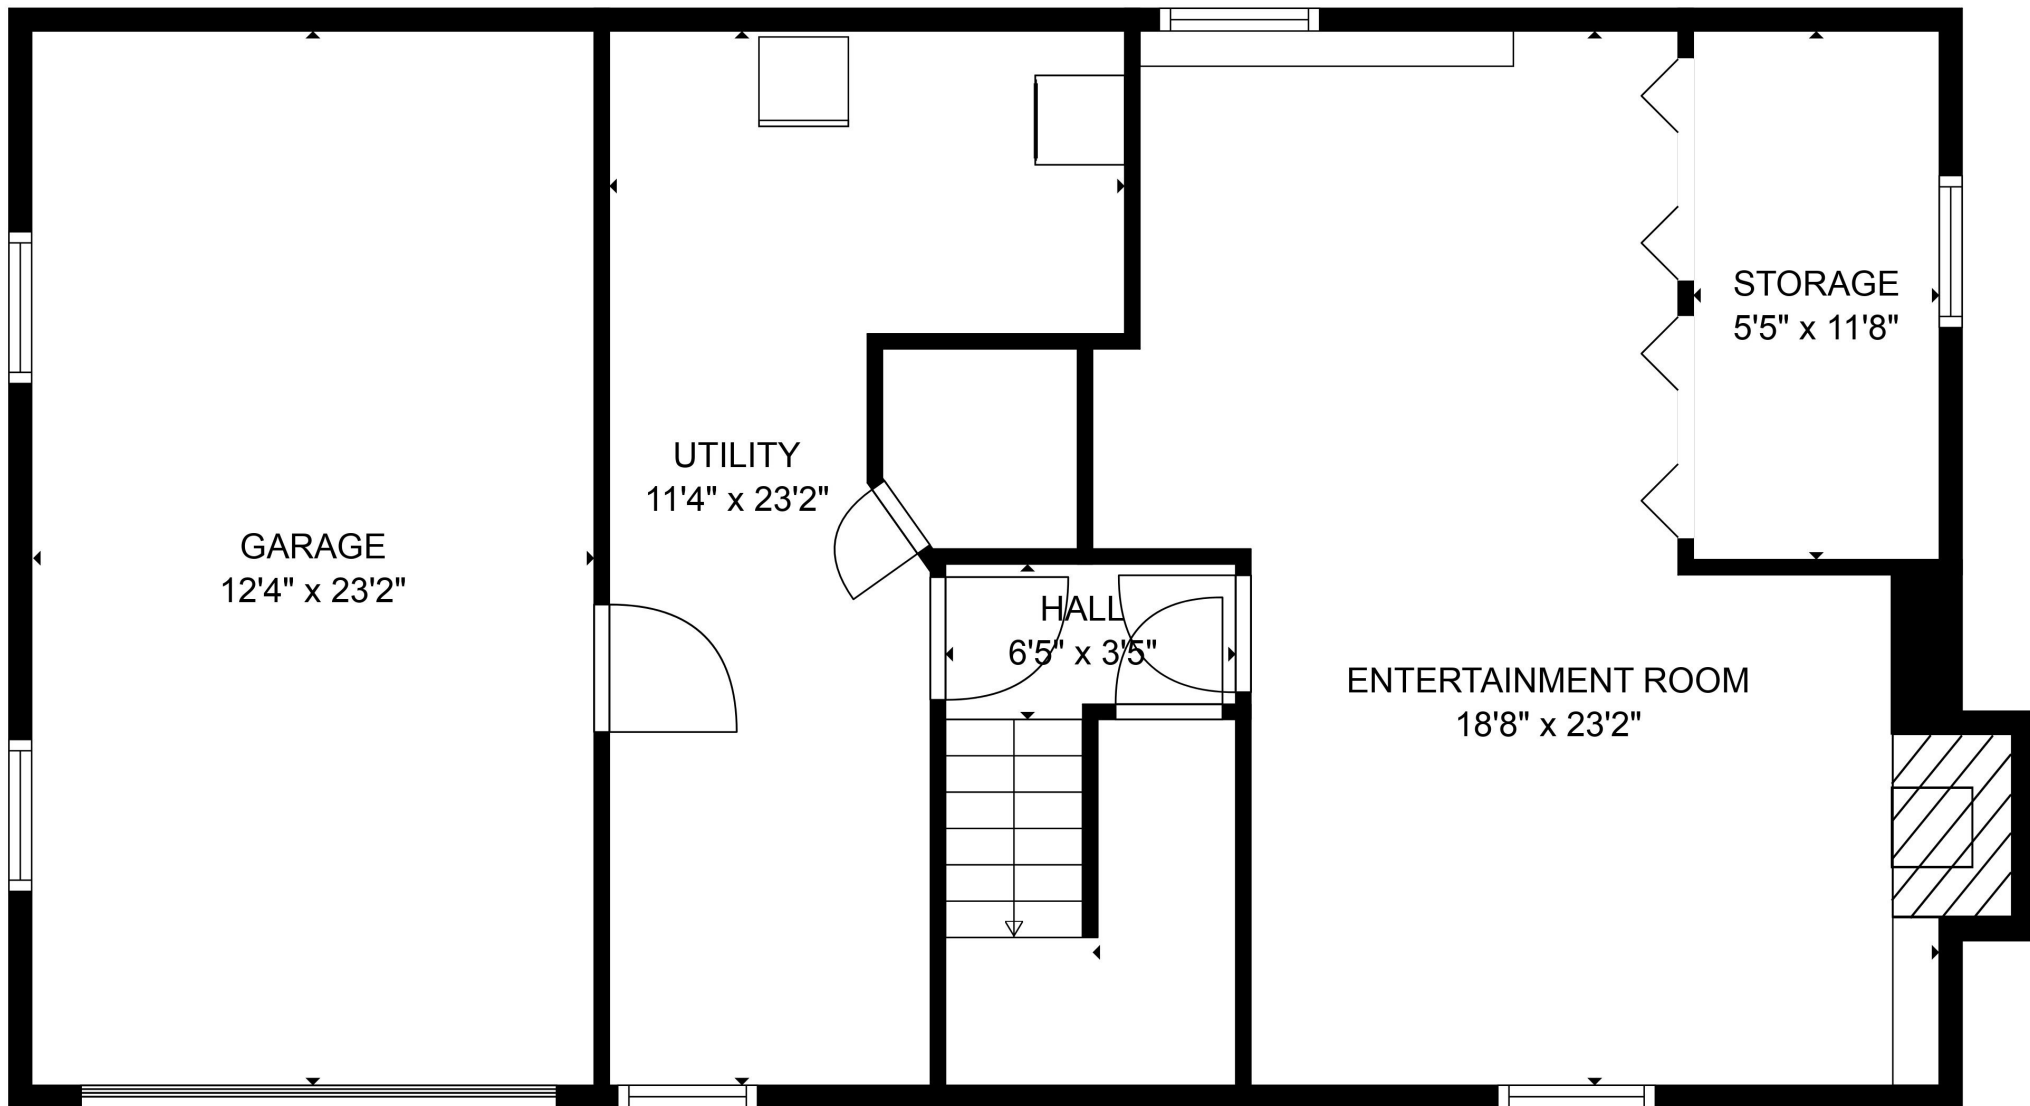

FLOOR 1

FLOOR 2

**TOTAL: 1942 sq. ft**

Below Ground: 619 sq. ft, FLOOR 2: 1323 sq. ft  
 EXCLUDED AREAS: GARAGE: 287 sq. ft, STORAGE: 63 sq. ft, FIREPLACE: 4 sq. ft,  
 DECK: 598 sq. ft, EMBEDDED WINDOW: 6 sq. ft

**TOTAL: 1942 sq. ft**

Below Ground: 619 sq. ft, FLOOR 2: 1323 sq. ft

EXCLUDED AREAS: GARAGE: 287 sq. ft, STORAGE: 63 sq. ft, FIREPLACE: 4 sq. ft,  
DECK: 598 sq. ft, EMBEDDED WINDOW: 6 sq. ft

MEASUREMENTS ARE CALCULATED BY CUBICASA TECHNOLOGY. DEEMED HIGHLY RELIABLE BUT NOT GUARANTEED.