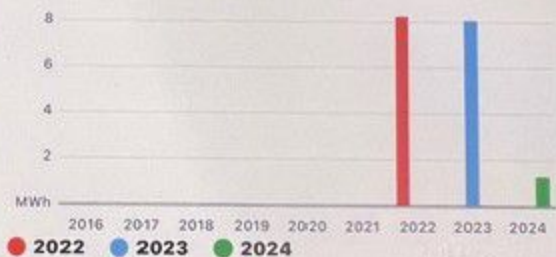

8.08 MWh k^2 

Solar Production

Comparative Production

 k^2

Month

Quarter

Year

● Solar Production

Comparative Production

Month Quarter **Year**

Environmental Benefits

CO2 Emission Saved

105,275.5 lb

Equivalent Trees Planted

795

This Month