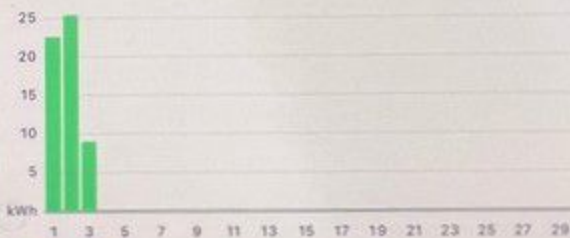

This Month

57.1 kWh

This Year

1.29 MWh

Lifetime

68 MWh

Day

Week

Month

Year

Billing

04/01/2024 - 04/30/2024

Production

57.1 kWh m^2

Solar Production

Comparative Production

Month

Quarter

Year

8

6