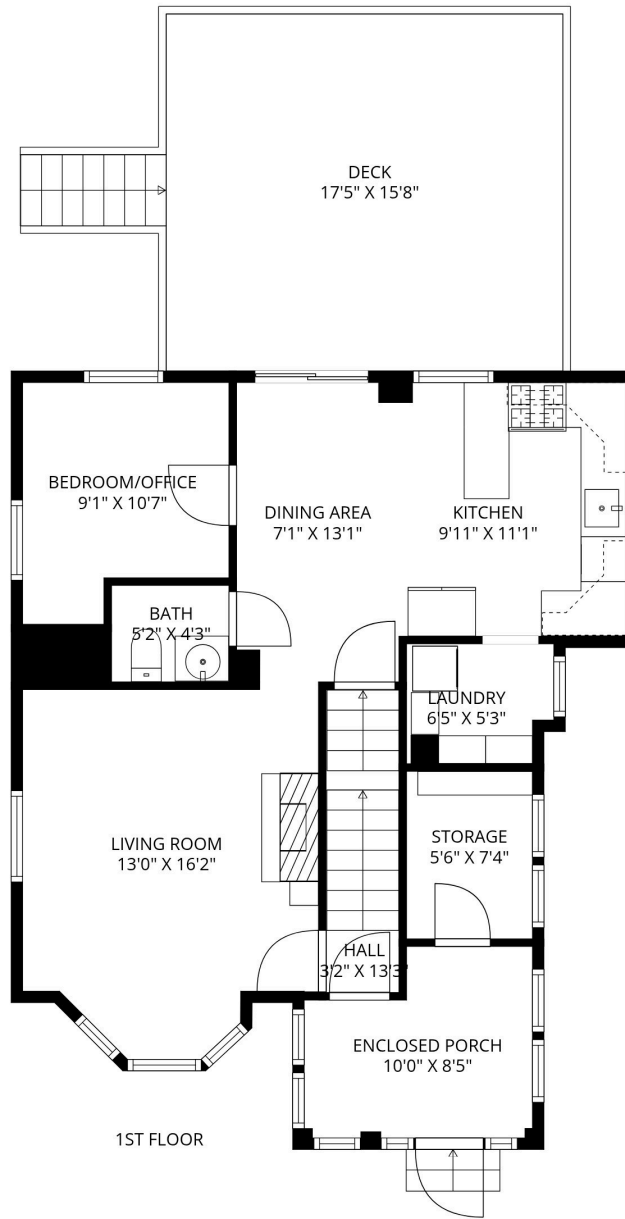

BASEMENT

1ST FLOOR

2ND FLOOR

TOTAL: 1168 sq. ft

Basement: 0 sq. ft, 1st floor: 728 sq. ft, 2nd floor: 440 sq. ft

EXCLUDED AREAS: BASEMENT: 440 sq. ft, DECK: 292 sq. ft, WALLS: 151 sq. ft

MEASUREMENTS DEEMED HIGHLY RELIABLE BUT NOT GUARANTEED.

TOTAL: 1168 sq. ft

Basement: 0 sq. ft, 1st floor: 728 sq. ft, 2nd floor: 440 sq. ft

EXCLUDED AREAS: BASEMENT: 440 sq. ft, DECK: 292 sq. ft, WALLS: 151 sq. ft

MEASUREMENTS DEEMED HIGHLY RELIABLE BUT NOT GUARANTEED.