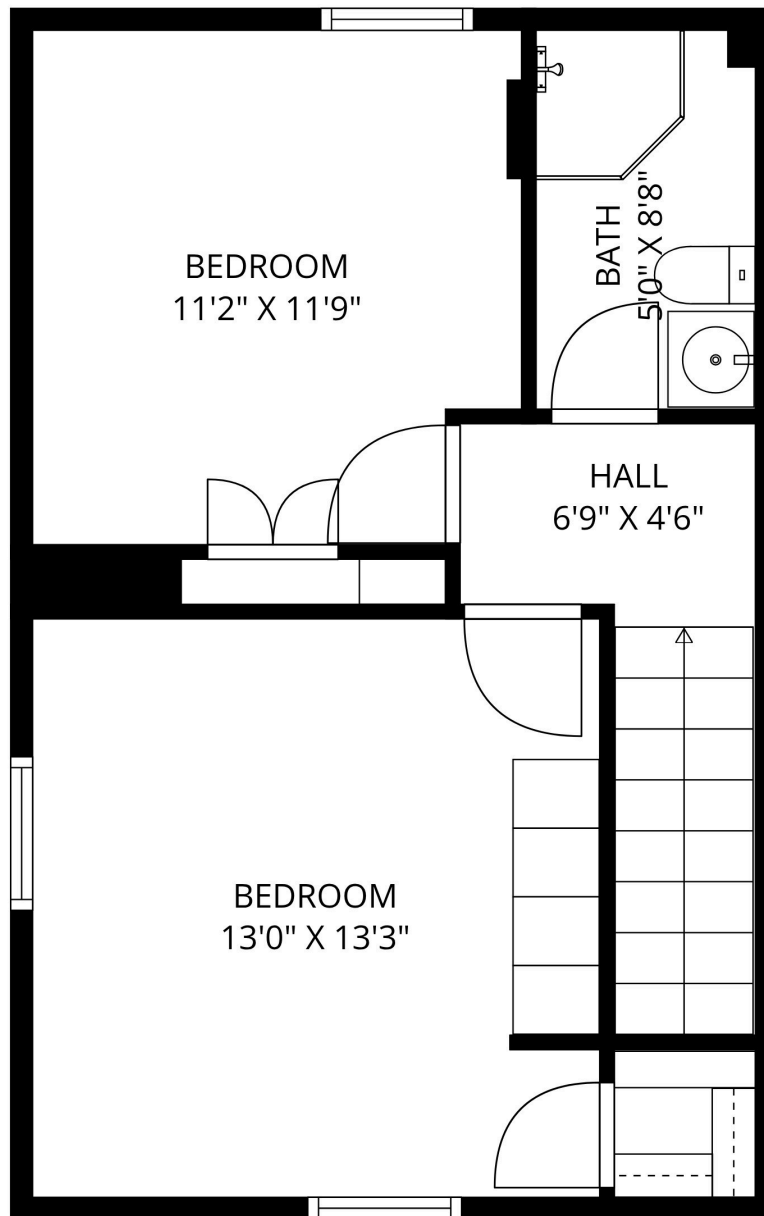

BASEMENT

1ST FLOOR

2ND FLOOR

TOTAL: 1168 sq. ft

Basement: 0 sq. ft, 1st floor: 728 sq. ft, 2nd floor: 440 sq. ft

EXCLUDED AREAS: BASEMENT: 440 sq. ft, DECK: 292 sq. ft, WALLS: 151 sq. ft

MEASUREMENTS DEEMED HIGHLY RELIABLE BUT NOT GUARANTEED.

TOTAL: 1168 sq. ft

Basement: 0 sq. ft, 1st floor: 728 sq. ft, 2nd floor: 440 sq. ft

EXCLUDED AREAS: BASEMENT: 440 sq. ft, DECK: 292 sq. ft, WALLS: 151 sq. ft

MEASUREMENTS DEEMED HIGHLY RELIABLE BUT NOT GUARANTEED.