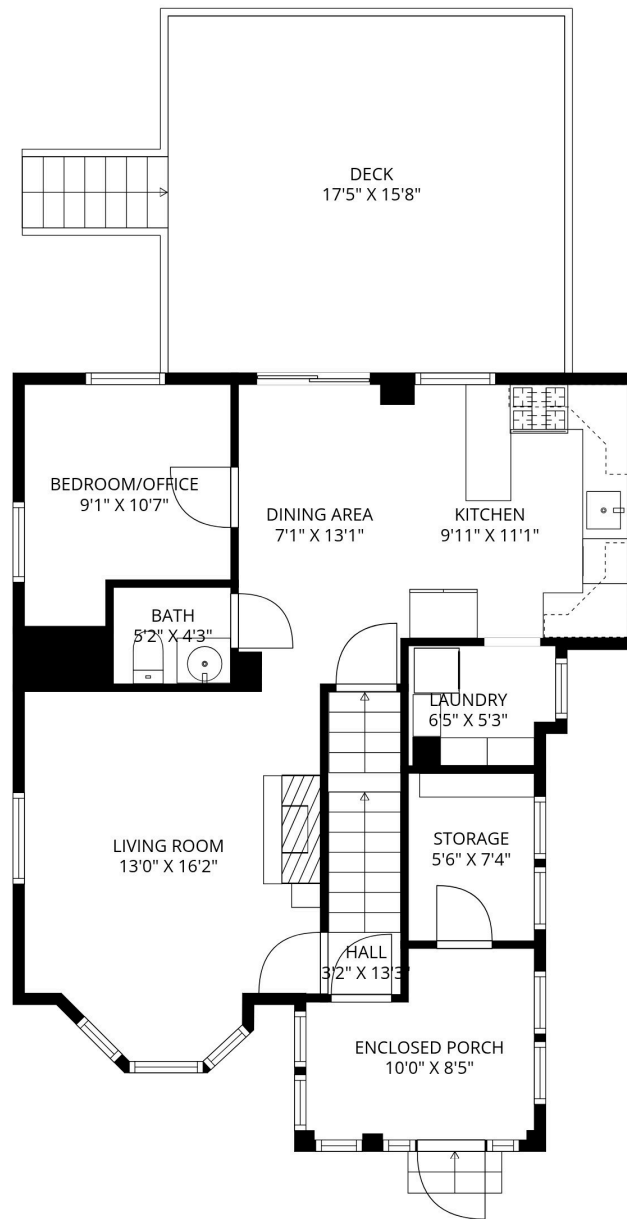

BASEMENT

1ST FLOOR

2ND FLOOR

TOTAL: 1168 sq. ft

Basement: 0 sq. ft, 1st floor: 728 sq. ft, 2nd floor: 440 sq. ft

EXCLUDED AREAS: BASEMENT: 440 sq. ft, DECK: 292 sq. ft, WALLS: 151 sq. ft

MEASUREMENTS DEEMED HIGHLY RELIABLE BUT NOT GUARANTEED.

TOTAL: 1168 sq. ft

Basement: 0 sq. ft, 1st floor: 728 sq. ft, 2nd floor: 440 sq. ft

EXCLUDED AREAS: BASEMENT: 440 sq. ft, DECK: 292 sq. ft, WALLS: 151 sq. ft

MEASUREMENTS DEEMED HIGHLY RELIABLE BUT NOT GUARANTEED.