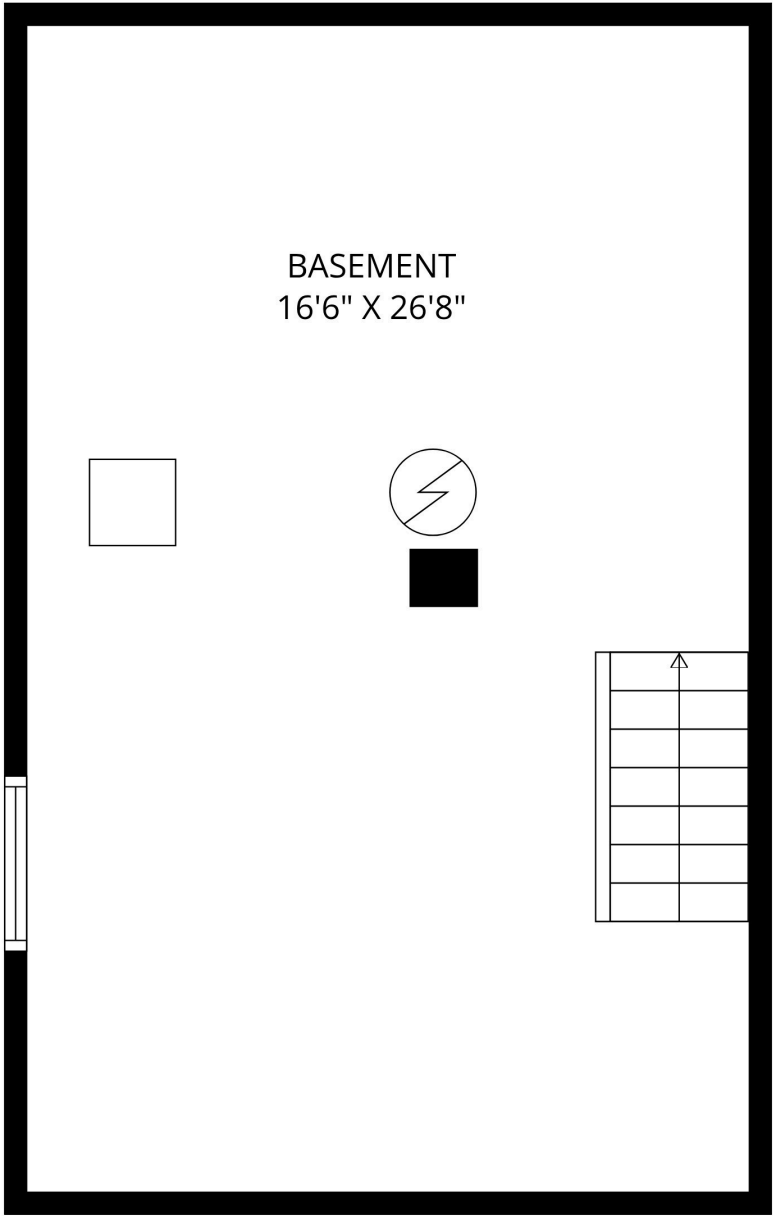

TOTAL: 1168 sq. ft

Basement: 0 sq. ft, 1st floor: 728 sq. ft, 2nd floor: 440 sq. ft

EXCLUDED AREAS: BASEMENT: 440 sq. ft, DECK: 292 sq. ft, WALLS: 151 sq. ft