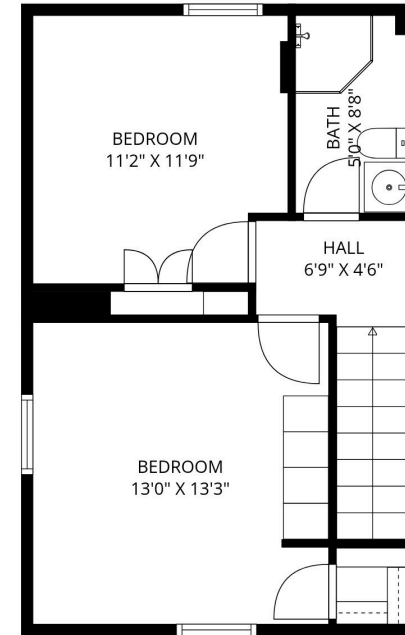

BASEMENT

1ST FLOOR

2ND FLOOR

TOTAL: 1168 sq. ft

Basement: 0 sq. ft, 1st floor: 728 sq. ft, 2nd floor: 440 sq. ft

EXCLUDED AREAS: BASEMENT: 440 sq. ft, DECK: 292 sq. ft, WALLS: 151 sq. ft

MEASUREMENTS DEEMED HIGHLY RELIABLE BUT NOT GUARANTEED.

TOTAL: 1168 sq. ft

Basement: 0 sq. ft, 1st floor: 728 sq. ft, 2nd floor: 440 sq. ft

EXCLUDED AREAS: BASEMENT: 440 sq. ft, DECK: 292 sq. ft, WALLS: 151 sq. ft

MEASUREMENTS DEEMED HIGHLY RELIABLE BUT NOT GUARANTEED.