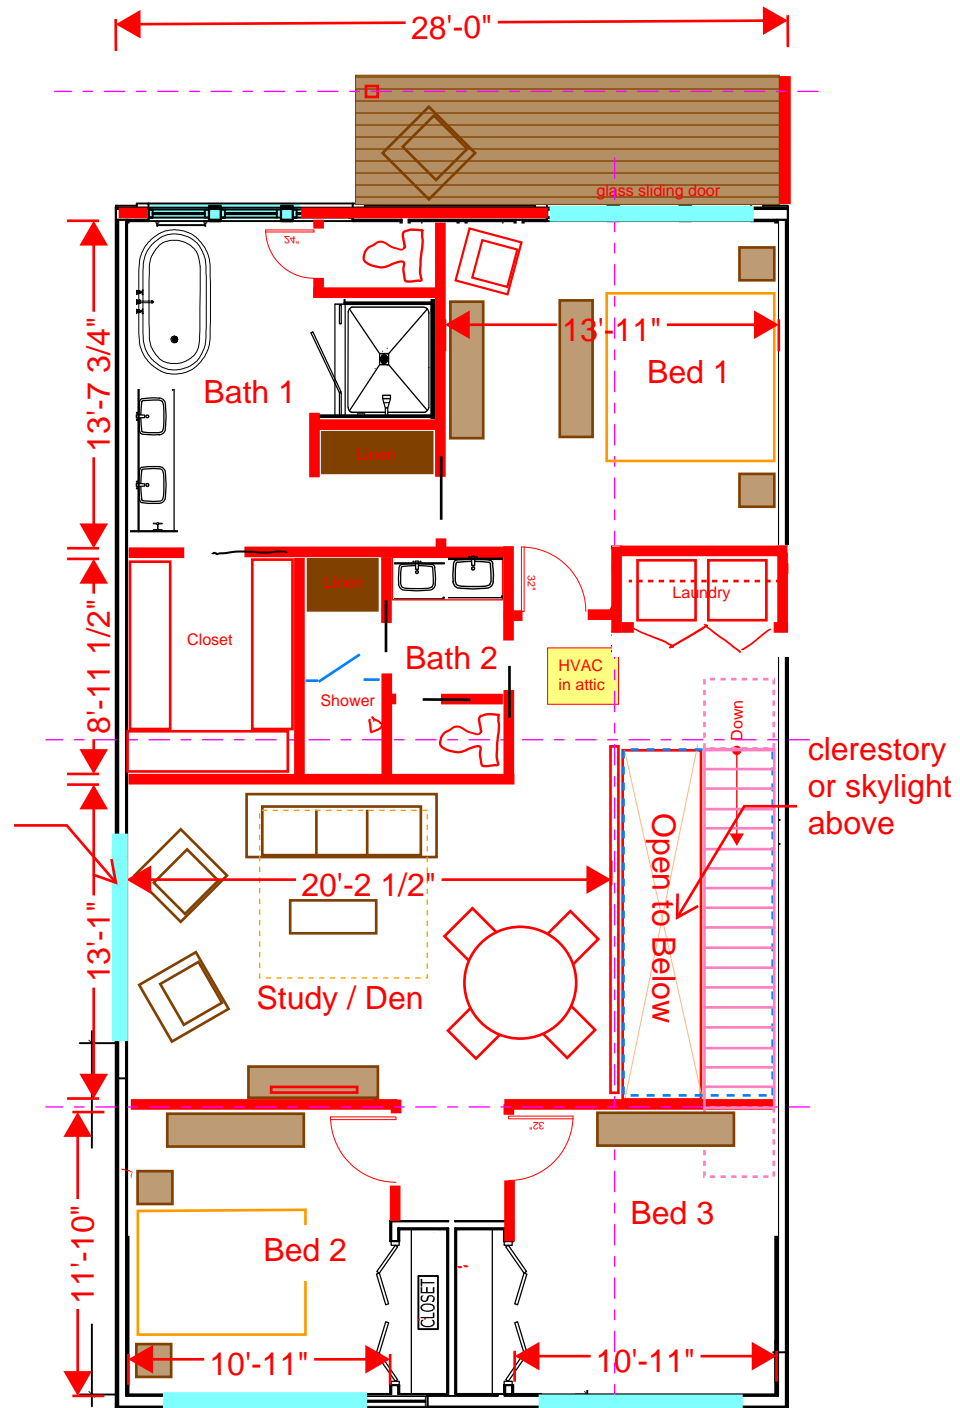

0 5 10 1/8" = 1'-0"

4 Bedroom (1 first floor)
+ 3 bath / open Study/Den

Mod 2.2: 1/21/25

WILLOWBROOK

0 5 10
 1/8" = 1'-0"

Mod 2: 1/21/25
 A
 4 Bedroom / 2.5 bath
REDWOOD

Mod 2: 1/21/25

3 Bedroom / 2.5 bath / Open Study

MAPLEWOOD

End Units