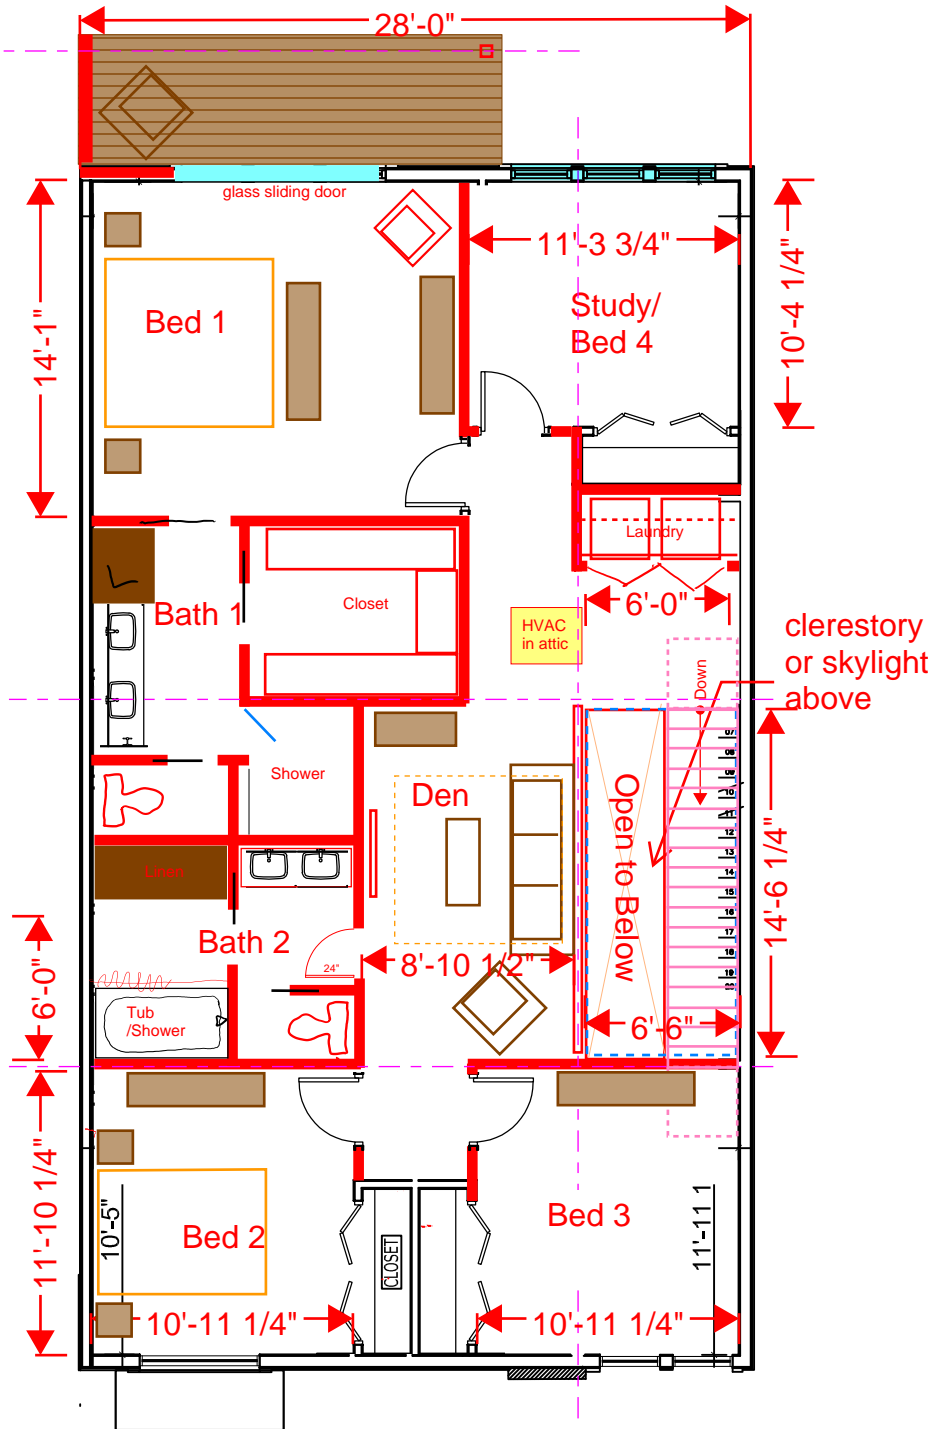

0 5 10 1/8" = 1'-0"

4 Bedroom (1 first floor)
+ 3 bath / open Study/Den

Mod 2.2: 1/21/25

WILLOWBROOK

0 5 10
 1/8" = 1'-0"

Mod 2: 1/21/25
 A
 4 Bedroom / 2.5 bath
REDWOOD

Mod 2: 1/21/25

3 Bedroom / 2.5 bath / Open Study

MAPLEWOOD

End Units