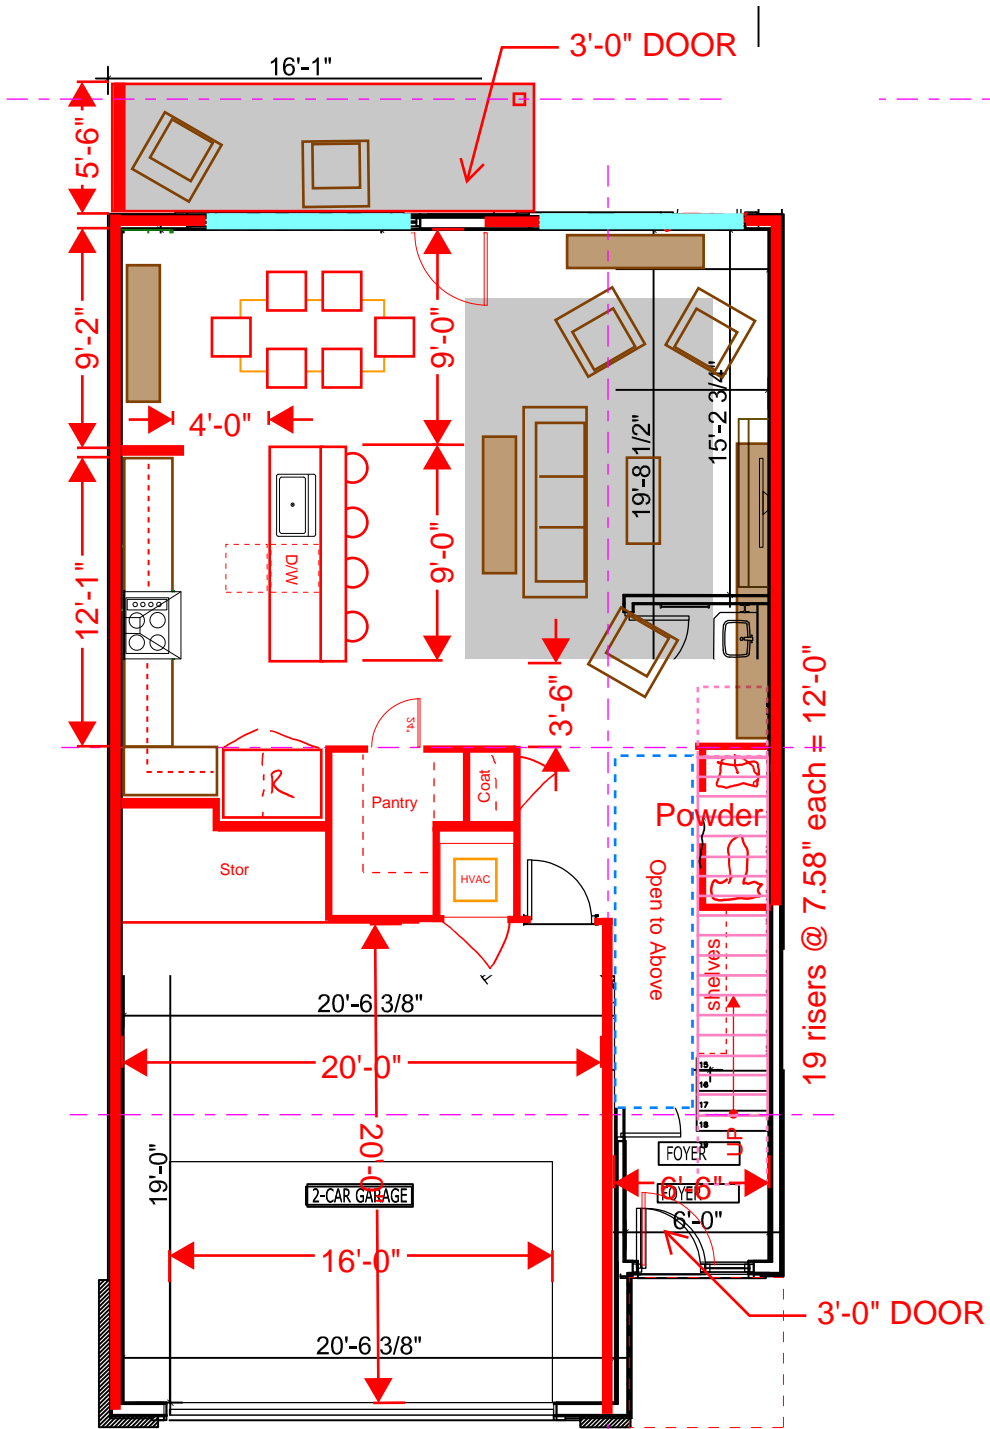

0 5 10 1/8" = 1'-0"

4 Bedroom (1 first floor)
+ 3 bath / open Study/Den

Mod 2.2: 1/21/25

WILLOWBROOK

0 5 10
 1/8" = 1'-0"

Mod 2: 1/21/25
 A
 4 Bedroom / 2.5 bath
REDWOOD

Mod 2: 1/21/25

3 Bedroom / 2.5 bath / Open Study

MAPLEWOOD

End Units