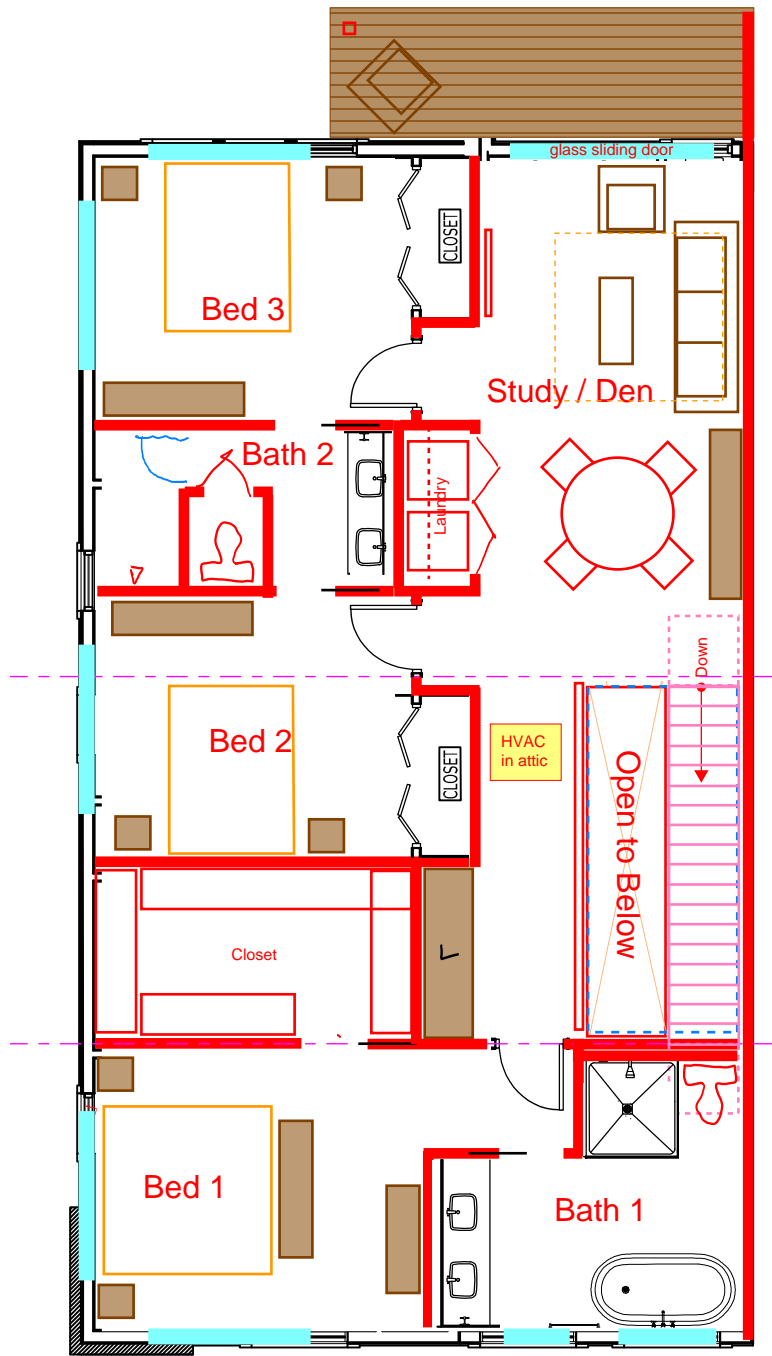

0 5 10 1/8" = 1'-0"

4 Bedroom (1 first floor)
+ 3 bath / open Study/Den

Mod 2.2: 1/21/25

WILLOWBROOK

0 5 10
 1/8" = 1'-0"

Mod 2: 1/21/25
 A
 4 Bedroom / 2.5 bath
REDWOOD

Mod 2: 1/21/25

3 Bedroom / 2.5 bath / Open Study

MAPLEWOOD

End Units