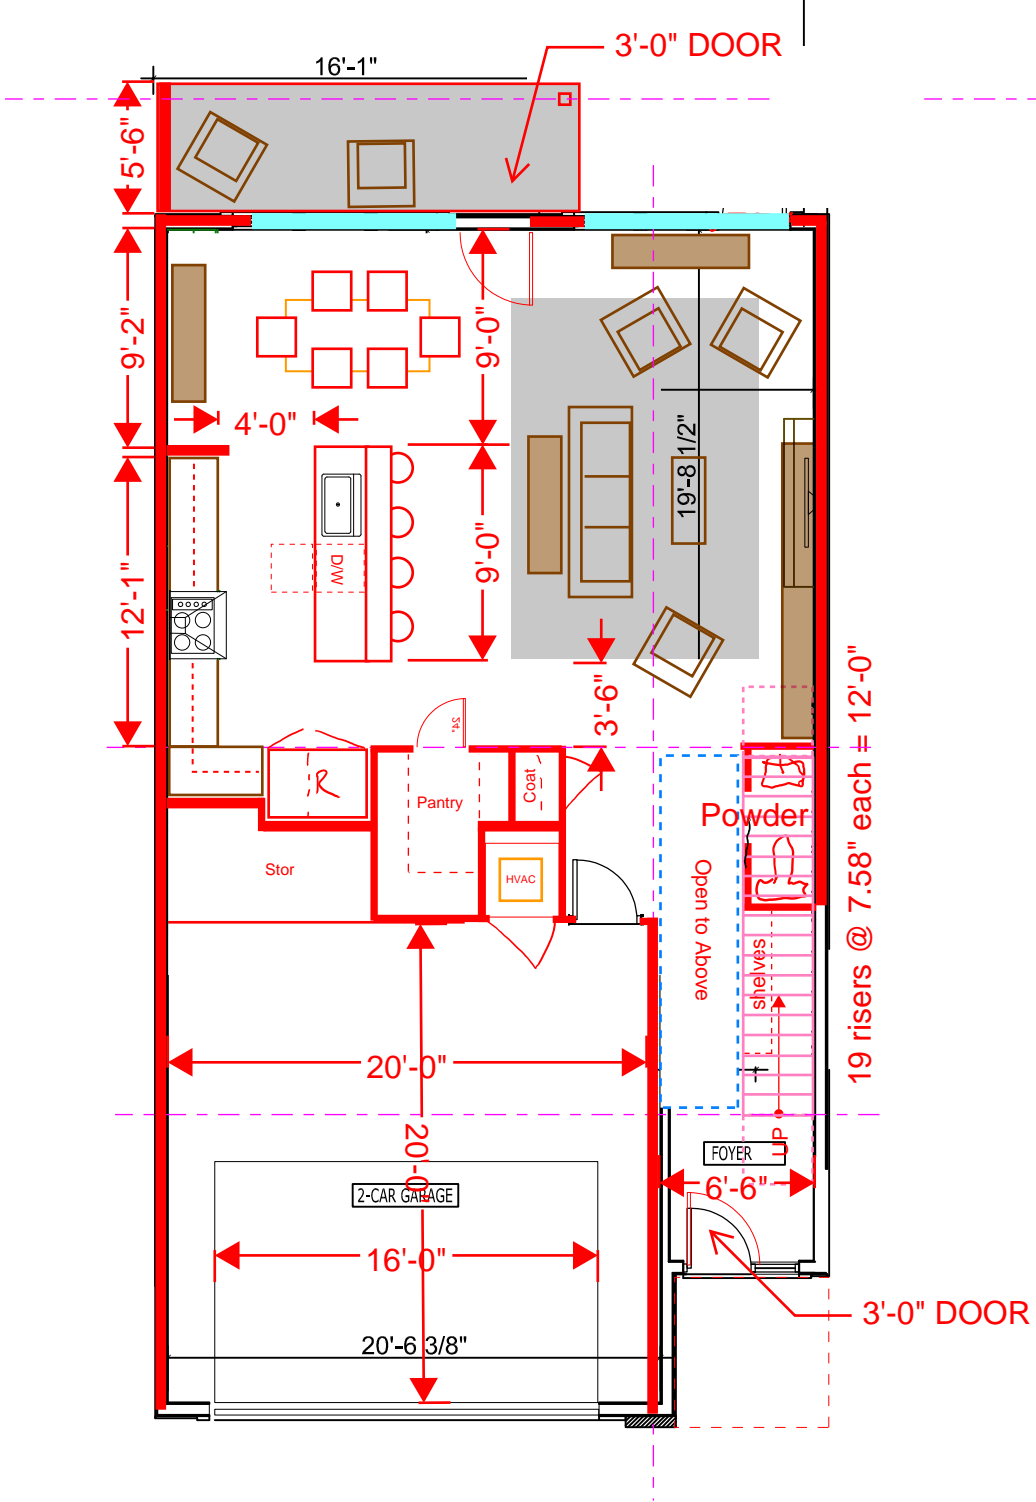

0 5 10 1/8" = 1'-0"

4 Bedroom (1 first floor)
+ 3 bath / open Study/Den

Mod 2.2: 1/21/25

WILLOWBROOK

0 5 10
 1/8" = 1'-0"

Mod 2: 1/21/25
 A
 4 Bedroom / 2.5 bath
REDWOOD

Mod 2: 1/21/25

3 Bedroom / 2.5 bath / Open Study

MAPLEWOOD

End Units