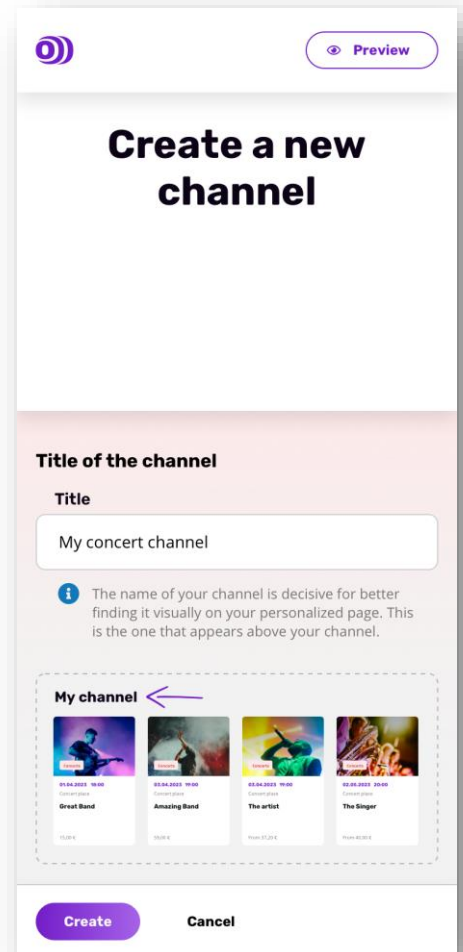

2

Your personalized channels

A) Create new channels

Vous pouvez créer vos propres chaînes événementielles à l'aide des filtres dans votre tableau de bord.

Mithilfe der Filter in Ihrem Dashboard können Sie Ihre eigene Veranstaltungskanäle erstellen.

You can create your own event channels using the filters in your dashboard.

B) Add to myECHO

À partir de la page d'accueil echo.lu, vous pouvez rajouter les chaînes événementielles à l'affiche directement dans votre agenda myECHO.

Von der echo.lu-Startseite aus können Sie die angezeigten Veranstaltungskanäle in Ihren myECHO-Konto hinzufügen.

By browsing the echo.lu homepage, you can add the listed event channels directly to your myECHO agenda.